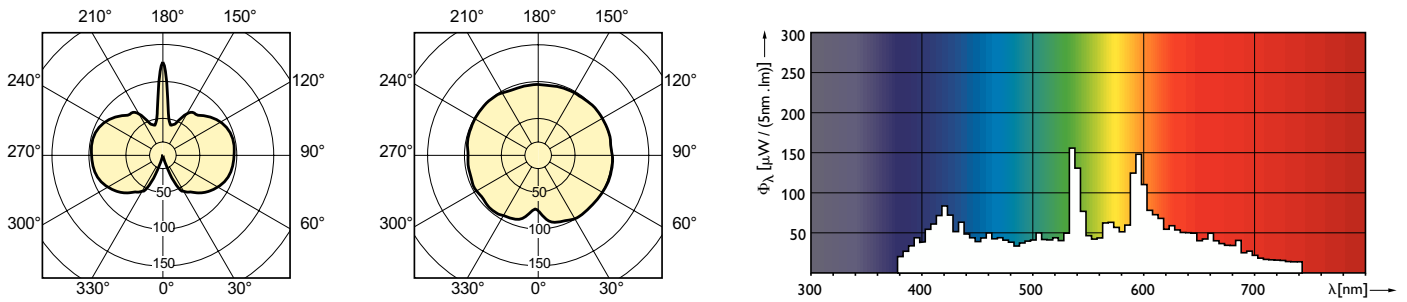

MASTERC colour CDM-T

Bulb Shape	T19 [T 19mm]
Approval and Application	
Mercury (Hg) Content (Nom)	2.7 mg
Energy Consumption kWh/1000 h	43 kWh
Product Data	
Order product name	MASTERC CDM-T 35W/842 G12 1CT/12
Full product name	MASTERC CDM-T 35W/842 G12 1CT/12

Dimensional drawing

Product	D (max)	D	O	L (min)	L (max)	L	C (max)
MASTERC CDM-T 35W/842 G12 1CT/12	20 mm	0.75 inch	5 mm	55 mm	57 mm	56 mm	103 mm

Photometric data

Light Distribution Diagram - MASTERC CDM-T 35W/842 G12 1CT/12

Light Distribution Diagram - MASTERC CDM-T 35W/842 G12 1CT/12

Light Distribution Diagram - MASTERC CDM-T 35W/842 G12 1CT/12

Light Distribution Diagram - MASTERC CDM-T 35W/842 G12 1CT/12

MASTERC colour CDM-T

Photometric data

Light Distribution Diagram - MASTERC CDM-T 35W/842 G12 1CT/12

Spectral Power Distribution Colour - MASTERC CDM-T 35W/842 G12 1CT/12

Lifetime

Life Expectancy Diagram - MASTERC CDM-T 35W/842 G12 1CT/12