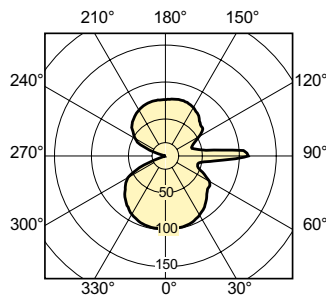

Product data

General Information	
Cap-Base	G12 [G12]
Operating Position	UNIVERSAL [Any or Universal (U)]
Life to 50% Failures (Nom)	12,000 hour(s)

Light Technical	
Color Code	842 [CCT of 4200K]
Color Designation	Cool White (CW)
Chromaticity Coordinate X (Nom)	0.370
Chromaticity Coordinate Y (Nom)	0.367
Correlated Color Temperature (Nom)	4200 K
Luminous Efficacy (rated) (Nom)	77 lm/W
Color rendering index (CRI)	84

Arc Length O (Nom)	5 mm
--------------------	------

Operating and Electrical	
Power Consumption	39.1 W
Voltage (Nom)	85 V
Voltage (Nom)	85 V

Controls and Dimming	
Dimmable	No

Mechanical and Housing	
Bulb Finish	Clear

MASTERC colour CDM-T

Bulb Shape	T19 [T 19mm]
Approval and Application	
Mercury (Hg) Content (Nom)	2.7 mg
Energy Consumption kWh/1000 h	43 kWh
Product Data	
Order product name	MASTERC CDM-T 35W/842 G12 1CT/12
Full product name	MASTERC CDM-T 35W/842 G12 1CT/12

Dimensional drawing

Product	D (max)	D	O	L (min)	L (max)	L	C (max)
MASTERC CDM-T 35W/842 G12 1CT/12	20 mm	0.75 inch	5 mm	55 mm	57 mm	56 mm	103 mm

Photometric data

Light Distribution Diagram - MASTERC CDM-T 35W/842 G12 1CT/12