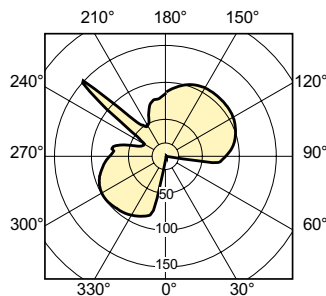

Light Distribution Diagram - MASTERC CDM-T 35W/842 G12 1CT/12

Light Distribution Diagram - MASTERC CDM-T 35W/842 G12 1CT/12