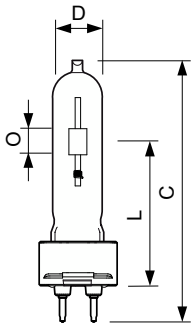

MASTERColour CDM-T

MASTERC CDM-T 35W/842 G12 1CT/12

Range of single-ended, compact, high-efficiency, discharge lamps with a stable color over lifetime and a crisp, sparkling light

Warnings and Safety

- Use only in totally enclosed luminaire, even during testing (IEC61167, IEC 62035, IEC60598)
- The luminaire must be able to contain hot lamp parts if the lamp ruptures
- Control gear must include end-of-life protection (IEC61167, IEC 62035)
- Lamps may use electronic or electromagnetic control gear, except 35W/942 and 20W lamps, which must use electronic control gear.
- A lamp breaking is extremely unlikely to have any impact on your health. If a lamp breaks, ventilate the room for 30 minutes and remove the parts, preferably with gloves. Put them in a sealed plastic bag and take it to your local waste facilities for recycling. Do not use a vacuum cleaner.

Arc Length O (Nom)	5 mm
--------------------	------

Operating and Electrical	
Power Consumption	39.1 W
Voltage (Nom)	85 V
Voltage (Nom)	85 V

Controls and Dimming	
Dimmable	No

Mechanical and Housing	
Bulb Finish	Clear

MASTERC colour CDM-T

Bulb Shape	T19 [T 19mm]
Approval and Application	
Mercury (Hg) Content (Nom)	2.7 mg
Energy Consumption kWh/1000 h	43 kWh
Product Data	
Order product name	MASTERC CDM-T 35W/842 G12 1CT/12
Full product name	MASTERC CDM-T 35W/842 G12 1CT/12

Dimensional drawing

Product	D (max)	D	O	L (min)	L (max)	L	C (max)
MASTERC CDM-T 35W/842 G12 1CT/12	20 mm	0.75 inch	5 mm	55 mm	57 mm	56 mm	103 mm

Photometric data

Light Distribution Diagram - MASTERC CDM-T 35W/842 G12 1CT/12