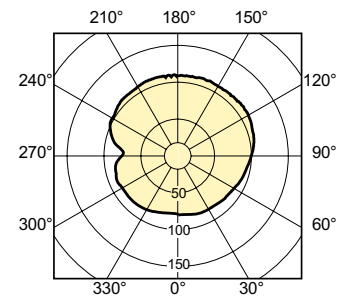

Product data

General Information	
Cap-Base	G12 [G12]
Operating Position	UNIVERSAL [Any or Universal (U)]
Life to 50% Failures (Nom)	12,000 hour(s)

Light Technical	
Color Code	842 [CCT of 4200K]
Color Designation	Cool White (CW)
Chromaticity Coordinate X (Nom)	0.370
Chromaticity Coordinate Y (Nom)	0.367
Correlated Color Temperature (Nom)	4200 K
Luminous Efficacy (rated) (Nom)	77 lm/W
Color rendering index (CRI)	84

Arc Length O (Nom)	5 mm
--------------------	------

Operating and Electrical	
Power Consumption	39.1 W
Voltage (Nom)	85 V
Voltage (Nom)	85 V

Controls and Dimming	
Dimmable	No

Mechanical and Housing	
Bulb Finish	Clear

MASTERC colour CDM-T

Bulb Shape	T19 [T 19mm]
Approval and Application	
Mercury (Hg) Content (Nom)	2.7 mg
Energy Consumption kWh/1000 h	43 kWh
Product Data	
Order product name	MASTERC CDM-T 35W/842 G12 1CT/12
Full product name	MASTERC CDM-T 35W/842 G12 1CT/12

Dimensional drawing

Product	D (max)	D	O	L (min)	L (max)	L	C (max)
MASTERC CDM-T 35W/842 G12 1CT/12	20 mm	0.75 inch	5 mm	55 mm	57 mm	56 mm	103 mm

Photometric data

Light Distribution Diagram - MASTERC CDM-T 35W/842 G12 1CT/12