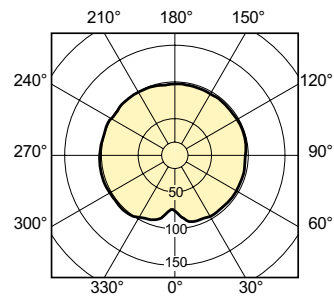

Product data

General Information	
Cap-Base	G12 [G12]
Operating Position	UNIVERSAL [Any or Universal (U)]
Life to 50% Failures (Nom)	12,000 hour(s)

Light Technical	
Color Code	842 [CCT of 4200K]
Color Designation	Cool White (CW)
Chromaticity Coordinate X (Nom)	0.370
Chromaticity Coordinate Y (Nom)	0.367
Correlated Color Temperature (Nom)	4200 K
Luminous Efficacy (rated) (Nom)	77 lm/W
Color rendering index (CRI)	84

Arc Length O (Nom)	5 mm
--------------------	------

Operating and Electrical	
Power Consumption	39.1 W
Voltage (Nom)	85 V
Voltage (Nom)	85 V

Controls and Dimming	
Dimmable	No

Mechanical and Housing	
Bulb Finish	Clear

MASTERC colour CDM-T

Bulb Shape	T19 [T 19mm]
Approval and Application	
Mercury (Hg) Content (Nom)	2.7 mg
Energy Consumption kWh/1000 h	43 kWh
Product Data	
Order product name	MASTERC CDM-T 35W/842 G12 1CT/12
Full product name	MASTERC CDM-T 35W/842 G12 1CT/12

Dimensional drawing

Product	D (max)	D	O	L (min)	L (max)	L	C (max)
MASTERC CDM-T 35W/842 G12 1CT/12	20 mm	0.75 inch	5 mm	55 mm	57 mm	56 mm	103 mm

Photometric data

Light Distribution Diagram - MASTERC CDM-T 35W/842 G12 1CT/12