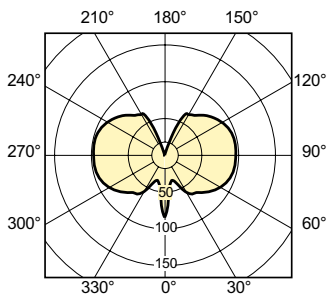

Product data

General Information	
Cap-Base	G12 [G12]
Operating Position	UNIVERSAL [Any or Universal (U)]
Life to 50% Failures (Nom)	12,000 hour(s)

Light Technical	
Color Code	842 [CCT of 4200K]
Color Designation	Cool White (CW)
Chromaticity Coordinate X (Nom)	0.370
Chromaticity Coordinate Y (Nom)	0.367
Correlated Color Temperature (Nom)	4200 K
Luminous Efficacy (rated) (Nom)	77 lm/W
Color rendering index (CRI)	84

Arc Length O (Nom)	5 mm
--------------------	------

Operating and Electrical	
Power Consumption	39.1 W
Voltage (Nom)	85 V
Voltage (Nom)	85 V

Controls and Dimming	
Dimmable	No

Mechanical and Housing	
Bulb Finish	Clear

MASTERC colour CDM-T

Bulb Shape	T19 [T 19mm]
Approval and Application	
Mercury (Hg) Content (Nom)	2.7 mg
Energy Consumption kWh/1000 h	43 kWh
Product Data	
Order product name	MASTERC CDM-T 35W/842 G12 1CT/12
Full product name	MASTERC CDM-T 35W/842 G12 1CT/12

Dimensional drawing

Product	D (max)	D	O	L (min)	L (max)	L	C (max)
MASTERC CDM-T 35W/842 G12 1CT/12	20 mm	0.75 inch	5 mm	55 mm	57 mm	56 mm	103 mm

Photometric data

Light Distribution Diagram - MASTERC CDM-T 35W/842 G12 1CT/12