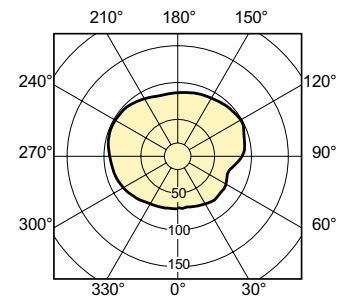

Light Distribution Diagram - MASTERC CDM-T 35W/842 G12 1CT/12

Light Distribution Diagram - MASTERC CDM-T 35W/842 G12 1CT/12