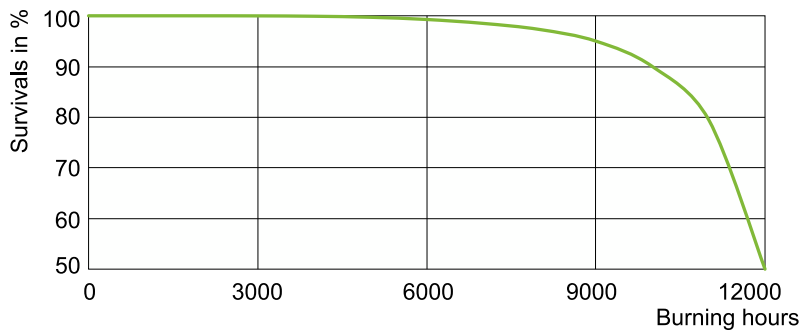

Lifetime

Life Expectancy Diagram - MASTERC CDM-T 35W/842 G12 1CT/12