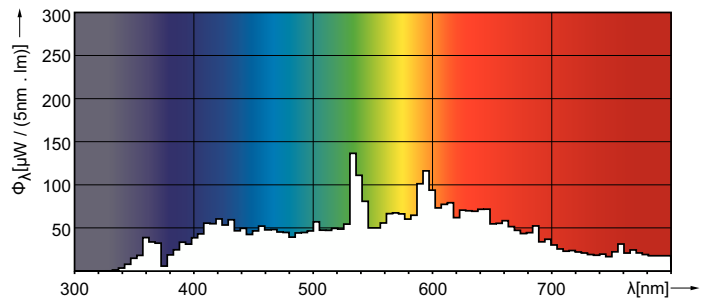

Boyutlu çizim

Product	D (max)	C (max)
MASTERC CDM-R111 70W/942 GX8.5 24D 1CT/6	111 mm	95 mm

Fotometrik bilgi

Light Distribution Diagram - MASTERC CDM-R111 70W/942 GX8.5 24D 1CT/6

Spectral Power Distribution Colour - MASTERC CDM-R111 70W/942 GX8.5 24D 1CT/6