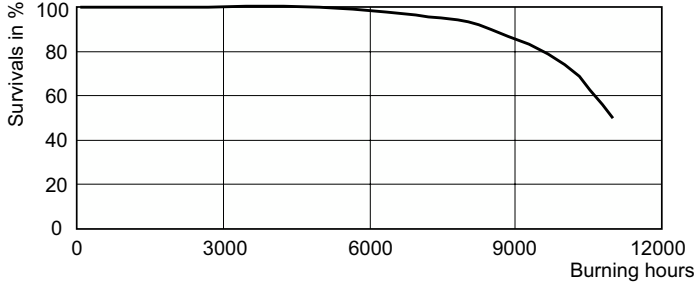

MASTERC colour CDM-R111

Kullanım Ömrü

Life Expectancy Diagram - MASTERC CDM-R111 70W/942 GX8.5 24D 1CT/6

Lumen Maintenance Diagram - MASTERC CDM-R111 70W/942 GX8.5 24D 1CT/6