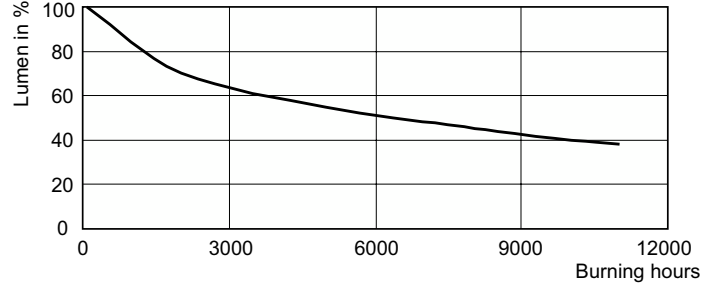

MASTERC colour CDM-R111

Kullanım Ömrü

Life Expectancy Diagram - MASTERC CDM-R111 70W/942 GX8.5 24D 1CT/6

Lumen Maintenance Diagram - MASTERC CDM-R111 70W/942 GX8.5 24D 1CT/6