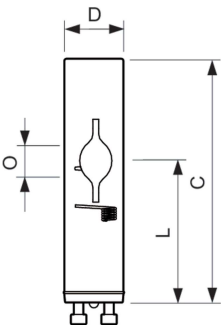

## Mechanical and Housing

|             |                  |
|-------------|------------------|
| Bulb Finish | Clear            |
| Bulb Shape  | T13.3 [T 13.3mm] |

## Dimensional drawing

| Product                             | D (max) | D        | O      | L (min) | L (max) | L     | C (max) |
|-------------------------------------|---------|----------|--------|---------|---------|-------|---------|
| CDM-Tm Evolution Mini 20W/930 GU6.5 | 13.3 mm | 0.5 inch | 3.6 mm | 28 mm   | 32 mm   | 30 mm | 56.7 mm |