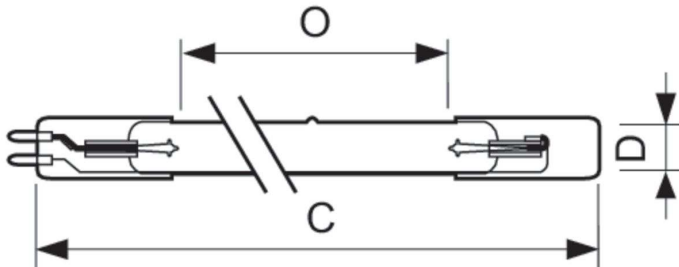

Product data

General Information		Operating and Electrical	
Cap-Base	G10.2Q [G10.2q]	Power Consumption	325 W
Operating Position	UNIVERSAL [Any or Universal (U)]	Lamp Current (Nom)	2.1 A
Useful Life (Nom)	12,000 hour(s)		
Light Technical		Controls and Dimming	
Depreciation at Useful Lifetime	10 %	Dimmable	Yes
Arc Length O (Nom)	1,480 mm		

Material Nr. (12NC)	928107005112
Numerator - Quantity Per Pack	1
EAN/UPC - Product/Case	8718291548348
Numerator - Packs per outer box	20
EAN/UPC - Case	8727900804461

Dimensional drawing

Product	D	O	C (max)
TUV 325W XPT HO SE UNP/20	3/4 inch	58-5/16 inch	62-5/16 inch