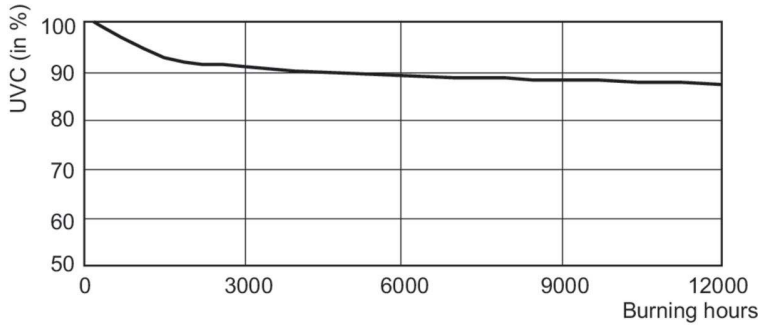

TUV Amalgam XPT systems

Lifetime

Lumen Maintenance Diagram - TUV 325W XPT HO SE UNP/20