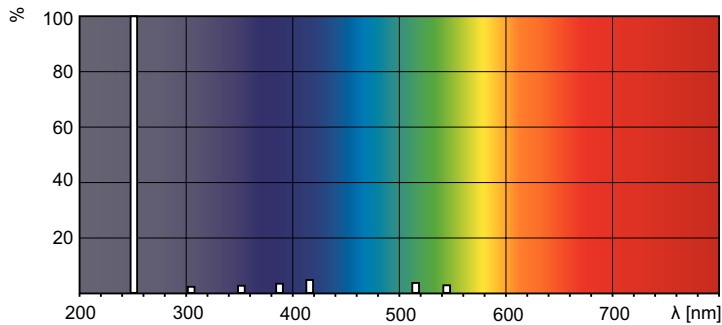

Photometric data

Spectral Power Distribution Colour - TUV 325W XPT HO SE UNP/20