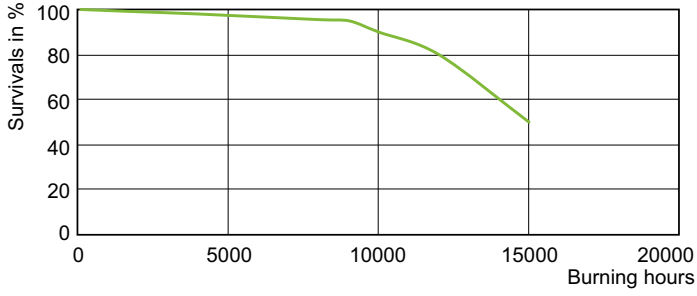

MASTERC colour CDM-R Elite

Kullanım Ömrü

Life Expectancy Diagram - MC CDM-R Elite 35W/930 E27 PAR30L 10D

Lumen Maintenance Diagram - MC CDM-R Elite 35W/930 E27 PAR30L 10D