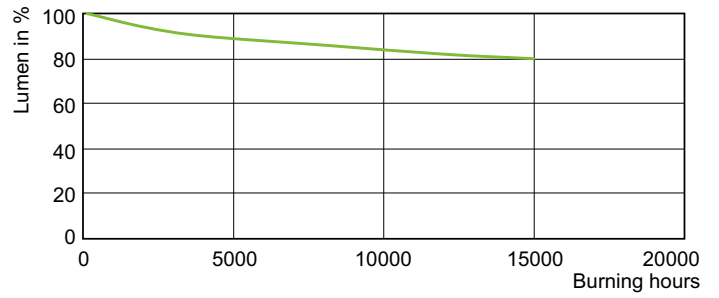

Light Technical	
Color Code	930 [CCT of 3000K]
Beam Angle (Nom)	10 degree(s)
Luminous Flux	4,500 lm
Luminous Intensity (Nom)	61,000 cd
Color Designation	Warm White (WW)
Chromaticity Coordinate X (Nom)	0.434
Chromaticity Coordinate Y (Nom)	0.398
Correlated Color Temperature (Nom)	3000 K
Luminous Efficacy (rated) (Nom)	70 lm/W
Color rendering index (CRI)	92
LLMF At End Of Nominal Lifetime (Nom)	80 %

Photometric data

Light Distribution Diagram - MC CDM-R Elite 70W/930 E27 PAR30L 10D

Spectral Power Distribution Colour - MC CDM-R Elite 70W/930 E27 PAR30L 10D

MASTERCcolour CDM-R Elite

Lifetime

Life Expectancy Diagram - MC CDM-R Elite 70W/930 E27 PAR30L 10D