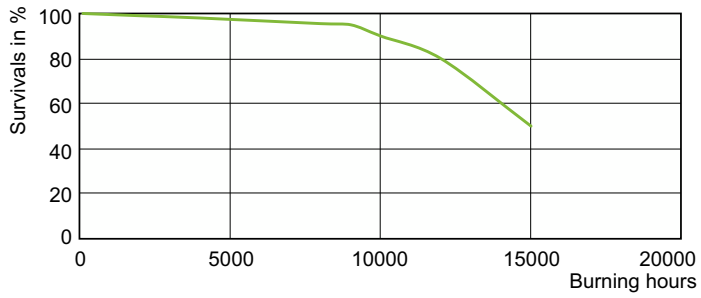

Photometric data

Light Distribution Diagram - MC CDM-R Elite 70W/930 E27 PAR30L 10D

Spectral Power Distribution Colour - MC CDM-R Elite 70W/930 E27 PAR30L 10D

MASTERCcolour CDM-R Elite

Lifetime

Life Expectancy Diagram - MC CDM-R Elite 70W/930 E27 PAR30L 10D