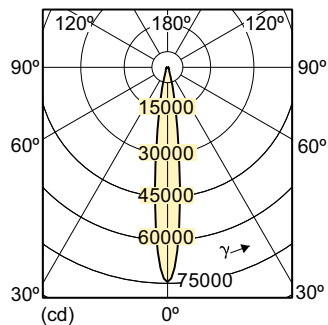

Photometric data

Light Distribution Diagram - MC CDM-R Elite 70W/930 E27 PAR30L 10D