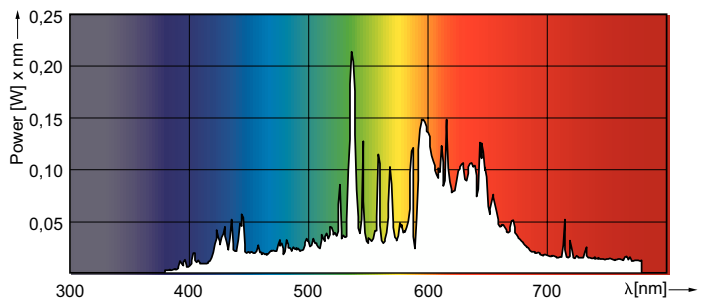

MASTERCoulour CDM-R Elite

MC CDM-R Elite 70W/930 E27 PAR30L 10D

Compact, very high-efficiency, long-life Ceramic Metal Halide discharge reflector lamp producing crisp white sparkling light with high colour rendering

Light Technical	
Color Code	930 [CCT of 3000K]
Beam Angle (Nom)	10 degree(s)
Luminous Flux	4,500 lm
Luminous Intensity (Nom)	61,000 cd
Color Designation	Warm White (WW)
Chromaticity Coordinate X (Nom)	0.434
Chromaticity Coordinate Y (Nom)	0.398
Correlated Color Temperature (Nom)	3000 K
Luminous Efficacy (rated) (Nom)	70 lm/W
Color rendering index (CRI)	92
LLMF At End Of Nominal Lifetime (Nom)	80 %

Approval and Application	
Energy Efficiency Class	G
Mercury (Hg) Content (Max)	6.6 mg
Mercury (Hg) Content (Nom)	6.6 mg

MASTERCoulour CDM-R Elite

Energy Consumption kWh/1000 h	74 kWh
EPREL Registration Number	473364
Product Data	
Order product name	MC CDM-R Elite 70W/930 E27 PAR30L 10D
Full product name	MC CDM-R Elite 70W/930 E27 PAR30L 10D
Full product code	871829124186700
Order code	928109300630

Photometric data

Light Distribution Diagram - MC CDM-R Elite 70W/930 E27 PAR30L 10D

Spectral Power Distribution Colour - MC CDM-R Elite 70W/930 E27 PAR30L 10D

MASTERCcolour CDM-R Elite

Lifetime

Life Expectancy Diagram - MC CDM-R Elite 70W/930 E27 PAR30L 10D