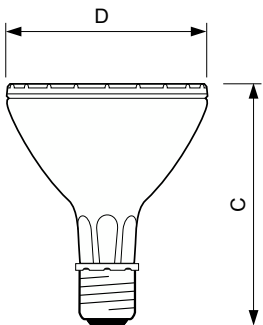

MASTERCoulour CDM-R Elite

Energy Consumption kWh/1000 h	74 kWh
EPREL Registration Number	473364
Product Data	
Order product name	MC CDM-R Elite 70W/930 E27 PAR30L 10D
Full product name	MC CDM-R Elite 70W/930 E27 PAR30L 10D
Full product code	871829124186700
Order code	928109300630

Material Nr. (12NC)	928109300630
Numerator - Quantity Per Pack	1
EAN/UPC - Product/Case	8718291241867
Numerator - Packs per outer box	6
EAN/UPC - Case	8718291241874

Dimensional drawing

Product	D (max)	C (max)
MC CDM-R Elite 70W/930 E27 PAR30L 10D	97 mm	123 mm