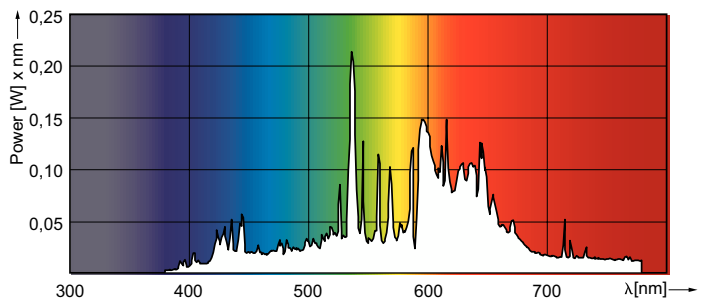

Spectral Power Distribution Colour - MC CDM-R Elite 70W/930 E27 PAR30L 10D