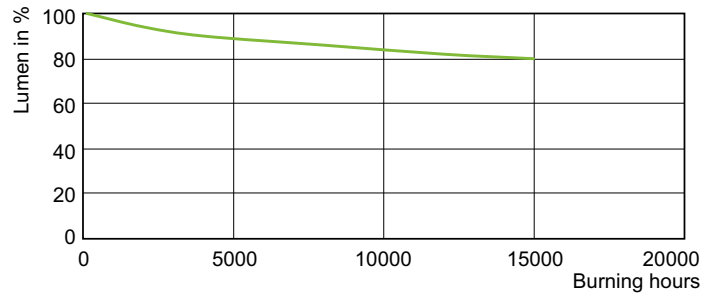

Lumen Maintenance Diagram - MC CDM-R Elite 70W/930 E27 PAR30L 10D