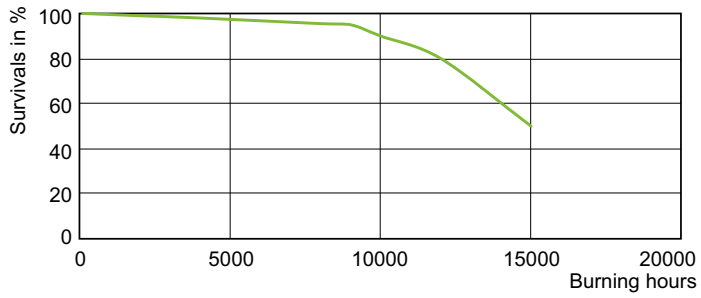

MASTERC colour CDM-R Elite

Lifetime

Life Expectancy Diagram - MC CDM-R Elite 70W/930 E27 PAR30L 10D