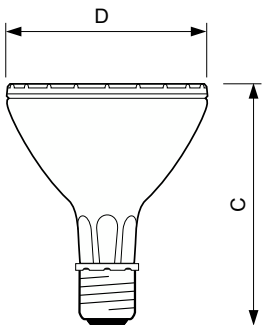

### Product data

General Information		Luminous Flux in 90° Cone (Rated)	
Cap-Base	E27 [E27]		4,500 lm
Operating Position	UNIVERSAL [Any or Universal (U)]	Operating and Electrical	
Switching Cycle	1,350	Power Consumption	73.2 W
Flux measurement reference	Narrow Cone	Warm-up time to 60% light	120 s
Life to 50% Failures (Nom)	15,000 hour(s)	Voltage (Nom)	86 V
		Voltage (Nom)	86 V
Light Technical		Controls and Dimming	
Color Code	930 [CCT of 3000K]	Dimmable	No
Beam Angle (Nom)	10 degree(s)	Mechanical and Housing	
Luminous Flux	4,500 lm	Bulb Finish	Clear
Luminous Intensity (Nom)	61,000 cd	Bulb Shape	PAR30L [PAR 3.75 inch/95mm Long]
Color Designation	Warm White (WW)	Approval and Application	
Chromaticity Coordinate X (Nom)	0.434	Energy Efficiency Class	G
Chromaticity Coordinate Y (Nom)	0.398	Mercury (Hg) Content (Max)	6.6 mg
Correlated Color Temperature (Nom)	3000 K	Mercury (Hg) Content (Nom)	6.6 mg
Luminous Efficacy (rated) (Nom)	70 lm/W		
Color rendering index (CRI)	92		
LLMF At End Of Nominal Lifetime (Nom)	80 %		

## Dimensional drawing

Product	D (max)	C (max)
MC CDM-R Elite 70W/930 E27 PAR30L 10D	97 mm	123 mm