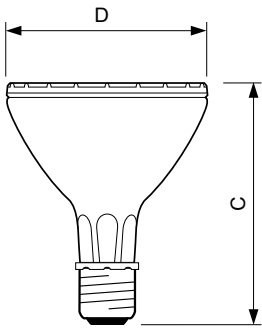

### Product data

General Information	
Cap base	E27
Operating position	UNIVERSAL [Any or Universal (U)]
Switching Cycle	1,350
Flux measurement reference	Narrow Cone
Life to 50% failures (nom.)	15,000 h
Light Technical	
Colour Code	930 [CCT of 3000K]
Beam angle (nom.)	40 degree(s)
Luminous Flux	4,400 lm
Luminous intensity (nom.)	10,300 cd
Colour designation	Warm White (WW)
Chromaticity Coordinate X (Nom)	0.434
Chromaticity Coordinate Y (Nom)	0.398
Correlated Colour Temperature	3000 K
Luminous efficacy (rated) (nom.)	70 lm/W

## Dimensional drawing

Product	D (max)	C (max)
MC CDM-R Elite 70W/930 E27 PAR30L 40D	97 mm	123 mm