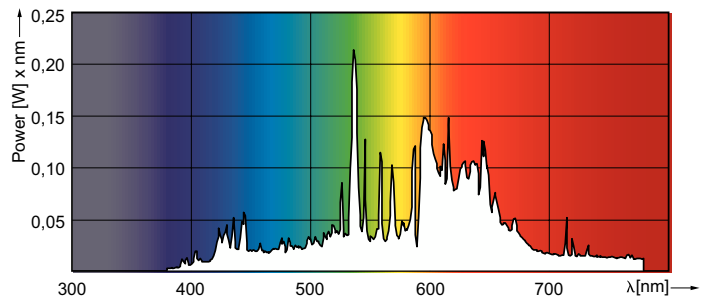

Spectral Power Distribution Colour - MC CDM-R Elite 70W/930 E27 PAR30L 40D