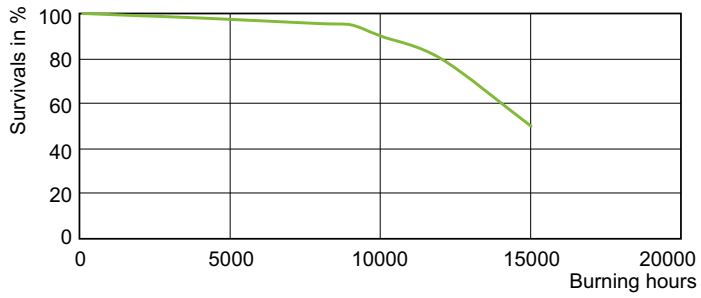

MASTERCcolour CDM-R Elite

Lifetime

Life Expectancy Diagram - MC CDM-R Elite 70W/930 E27 PAR30L 40D