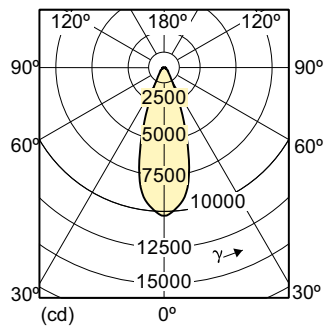

Photometric data

Light Distribution Diagram - MC CDM-R Elite 70W/930 E27 PAR30L 40D