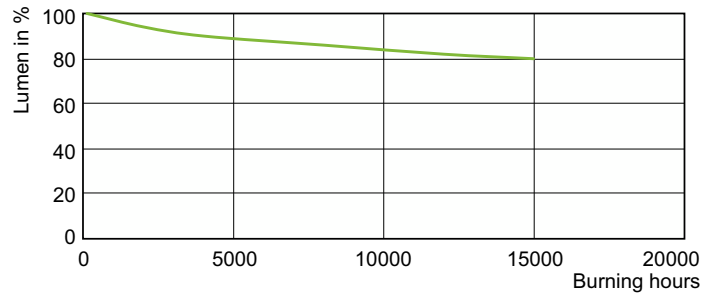

Lumen Maintenance Diagram - MC CDM-R Elite 70W/930 E27 PAR30L 40D