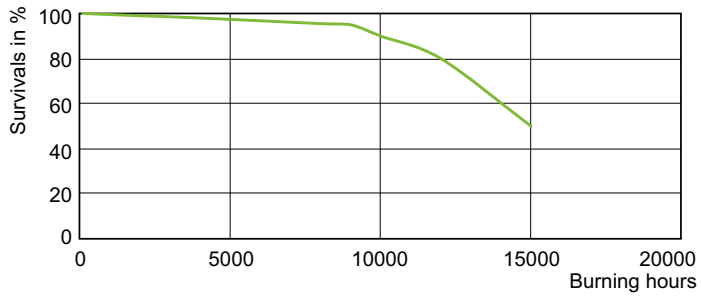

Warnings and Safety

- Use only with electronic control gear
- Control gear must include end-of-life protection (IEC61167, IEC 62035)

Product data

General Information		Luminous Flux in 90° Cone (Rated)	
Cap-Base	E27		4,400 lm
Operating Position	UNIVERSAL [Any or Universal (U)]	Operating and Electrical	
Switching Cycle	1,350	Power Consumption	73.2 W
Flux measurement reference	Narrow Cone	Warm-up time to 60% light	120 s
Life to 50% Failures (Nom)	15,000 hour(s)	Voltage (Nom)	86 V
		Voltage (Nom)	86 V
Light Technical		Controls and Dimming	
Color Code	930 [CCT of 3000K]	Dimmable	No
Beam Angle (Nom)	40 degree(s)	Mechanical and Housing	
Luminous Flux	4,400 lm	Bulb Finish	Clear
Luminous Intensity (Nom)	10,300 cd	Bulb Shape	PAR30L
Color Designation	Warm White (WW)	Approval and Application	
Chromaticity Coordinate X (Nom)	0.434	Energy Efficiency Class	G
Chromaticity Coordinate Y (Nom)	0.398	Mercury (Hg) Content (Max)	6.6 mg
Correlated Color Temperature (Nom)	3000 K	Mercury (Hg) Content (Nom)	6.6 mg
Luminous Efficacy (rated) (Nom)	70 lm/W		
Color rendering index (CRI)	92		
LLMF At End Of Nominal Lifetime (Nom)	80 %		

Photometric data

Light Distribution Diagram - MC CDM-R Elite 70W/930 E27 PAR30L 40D

Spectral Power Distribution Colour - MC CDM-R Elite 70W/930 E27 PAR30L 40D

MASTERCcolour CDM-R Elite

Lifetime

Life Expectancy Diagram - MC CDM-R Elite 70W/930 E27 PAR30L 40D