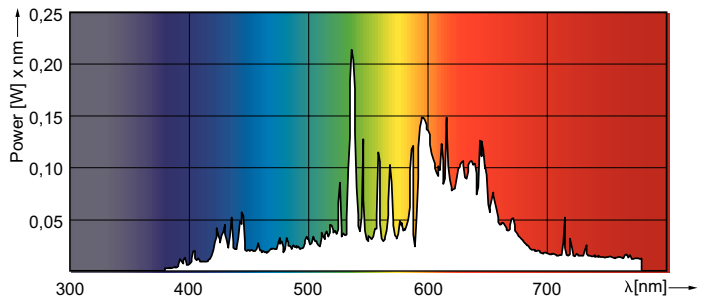

MASTERCoulour CDM-R Elite

MC CDM-R Elite 70W/930 E27 PAR30L 40D

Compact, very high-efficiency, long-life Ceramic Metal Halide discharge reflector lamp producing crisp white sparkling light with high colour rendering

Warnings and Safety

- Use only with electronic control gear
- Control gear must include end-of-life protection (IEC61167, IEC 62035)

Product data

General Information		Luminous Flux in 90° Cone (Rated)	
Cap-Base	E27		4,400 lm
Operating Position	UNIVERSAL [Any or Universal (U)]	Operating and Electrical	
Switching Cycle	1,350	Power Consumption	73.2 W
Flux measurement reference	Narrow Cone	Warm-up time to 60% light	120 s
Life to 50% Failures (Nom)	15,000 hour(s)	Voltage (Nom)	86 V
		Voltage (Nom)	86 V
Light Technical		Controls and Dimming	
Color Code	930 [CCT of 3000K]	Dimmable	No
Beam Angle (Nom)	40 degree(s)	Mechanical and Housing	
Luminous Flux	4,400 lm	Bulb Finish	Clear
Luminous Intensity (Nom)	10,300 cd	Bulb Shape	PAR30L
Color Designation	Warm White (WW)	Approval and Application	
Chromaticity Coordinate X (Nom)	0.434	Energy Efficiency Class	G
Chromaticity Coordinate Y (Nom)	0.398	Mercury (Hg) Content (Max)	6.6 mg
Correlated Color Temperature (Nom)	3000 K	Mercury (Hg) Content (Nom)	6.6 mg
Luminous Efficacy (rated) (Nom)	70 lm/W		
Color rendering index (CRI)	92		
LLMF At End Of Nominal Lifetime (Nom)	80 %		

Photometric data

Light Distribution Diagram - MC CDM-R Elite 70W/930 E27 PAR30L 40D

Spectral Power Distribution Colour - MC CDM-R Elite 70W/930 E27 PAR30L 40D

MASTERCcolour CDM-R Elite

Lifetime

Life Expectancy Diagram - MC CDM-R Elite 70W/930 E27 PAR30L 40D