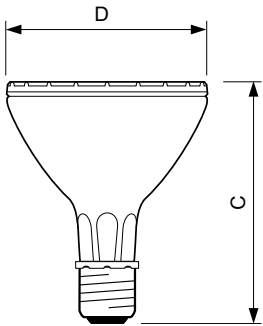

Warnings and Safety

- Use only with electronic control gear
- Control gear must include end-of-life protection (IEC61167, IEC 62035)

Product data

General Information		Luminous Flux in 90° Cone (Rated)	
Cap-Base	E27		4,400 lm
Operating Position	UNIVERSAL [Any or Universal (U)]	Operating and Electrical	
Switching Cycle	1,350	Power Consumption	73.2 W
Flux measurement reference	Narrow Cone	Warm-up time to 60% light	120 s
Life to 50% Failures (Nom)	15,000 hour(s)	Voltage (Nom)	86 V
		Voltage (Nom)	86 V
Light Technical		Controls and Dimming	
Color Code	930 [CCT of 3000K]	Dimmable	No
Beam Angle (Nom)	40 degree(s)	Mechanical and Housing	
Luminous Flux	4,400 lm	Bulb Finish	Clear
Luminous Intensity (Nom)	10,300 cd	Bulb Shape	PAR30L
Color Designation	Warm White (WW)	Approval and Application	
Chromaticity Coordinate X (Nom)	0.434	Energy Efficiency Class	G
Chromaticity Coordinate Y (Nom)	0.398	Mercury (Hg) Content (Max)	6.6 mg
Correlated Color Temperature (Nom)	3000 K	Mercury (Hg) Content (Nom)	6.6 mg
Luminous Efficacy (rated) (Nom)	70 lm/W		
Color rendering index (CRI)	92		
LLMF At End Of Nominal Lifetime (Nom)	80 %		

Material Nr. (12NC)	928109500630
Numerator - Quantity Per Pack	1
EAN/UPC - Product/Case	8718291241904
Numerator - Packs per outer box	6
EAN/UPC - Case	8718291241911

Dimensional drawing

Product	D (max)	C (max)
MC CDM-R Elite 70W/930 E27 PAR30L 40D	97 mm	123 mm