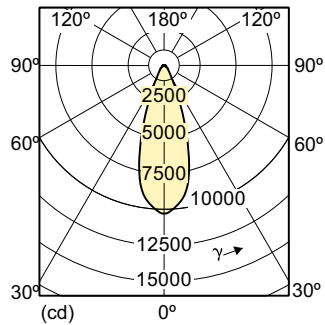

Photometric data

Light Distribution Diagram - MC CDM-R Elite 70W/930 E27 PAR30L 40D