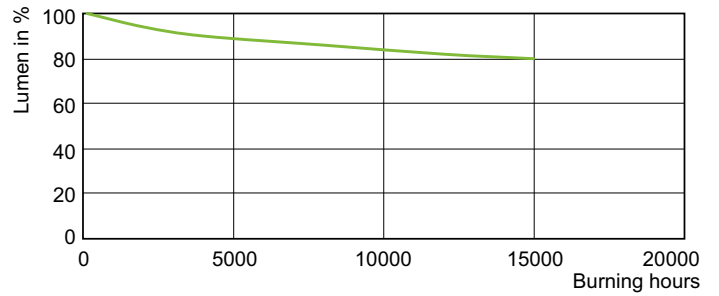

Warnings and Safety

- Use only with electronic control gear
- Control gear must include end-of-life protection (IEC61167, IEC 62035)

Product data

General Information		Luminous Flux in 90° Cone (Rated)	
Cap-Base	E27		4,400 lm
Operating Position	UNIVERSAL [Any or Universal (U)]	Operating and Electrical	
Switching Cycle	1,350	Power Consumption	73.2 W
Flux measurement reference	Narrow Cone	Warm-up time to 60% light	120 s
Life to 50% Failures (Nom)	15,000 hour(s)	Voltage (Nom)	86 V
		Voltage (Nom)	86 V
Light Technical		Controls and Dimming	
Color Code	930 [CCT of 3000K]	Dimmable	No
Beam Angle (Nom)	40 degree(s)	Mechanical and Housing	
Luminous Flux	4,400 lm	Bulb Finish	Clear
Luminous Intensity (Nom)	10,300 cd	Bulb Shape	PAR30L
Color Designation	Warm White (WW)	Approval and Application	
Chromaticity Coordinate X (Nom)	0.434	Energy Efficiency Class	G
Chromaticity Coordinate Y (Nom)	0.398	Mercury (Hg) Content (Max)	6.6 mg
Correlated Color Temperature (Nom)	3000 K	Mercury (Hg) Content (Nom)	6.6 mg
Luminous Efficacy (rated) (Nom)	70 lm/W		
Color rendering index (CRI)	92		
LLMF At End Of Nominal Lifetime (Nom)	80 %		

Photometric data

Light Distribution Diagram - MC CDM-R Elite 70W/930 E27 PAR30L 40D

Spectral Power Distribution Colour - MC CDM-R Elite 70W/930 E27 PAR30L 40D

MASTERCcolour CDM-R Elite

Lifetime

Life Expectancy Diagram - MC CDM-R Elite 70W/930 E27 PAR30L 40D