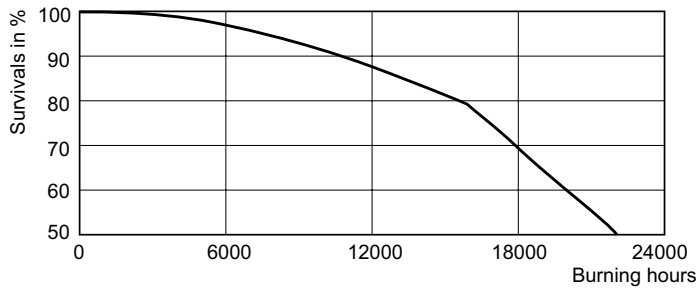

Levensduur

Life Expectancy Diagram - SOX 180W BY22d 1SL/6

Lumen Maintenance Diagram - SOX 180W BY22d 1SL/6