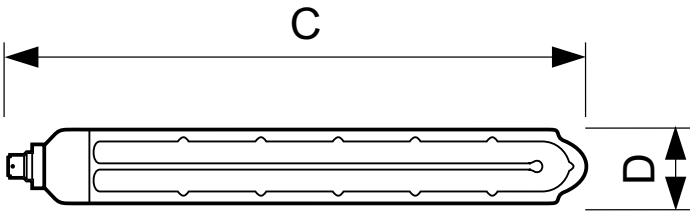

Maatschets

Product	D (max)	C (max)
SOX 180W BY22d 1SL/6	66 mm	1.120 mm