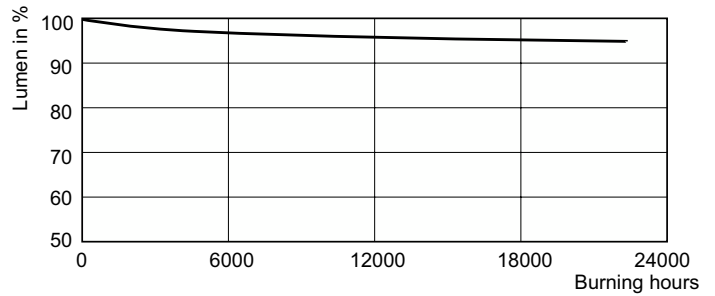

Levensduur

Life Expectancy Diagram - SOX 180W BY22d 1SL/6

Lumen Maintenance Diagram - SOX 180W BY22d 1SL/6