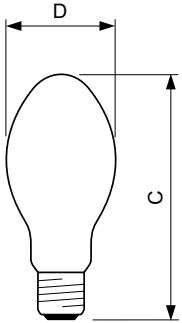

MASTER SON APIA Plus Xtra

Product Data	
Order product name	MST SON APIA Plus Xtra 70W E27 1SL/24
Full product name	MASTER SON APIA Plus Xtra 70W E27 1SL/24
Full product code	872790092817400
Order code	92817400
Material Nr. (12NC)	928150719835

Numerator - Quantity Per Pack	1
EAN/UPC - Product/Case	8727900928174
Numerator - Packs per outer box	24
EAN/UPC - Case	8727900928181

Dimensional drawing

Product	D (max)	C (max)
MST SON APIA Plus Xtra 70W E27 1SL/24	71 mm	156 mm