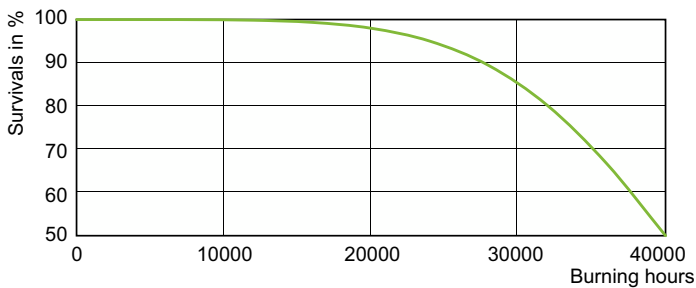

Lifetime

Life Expectancy Diagram - MST SON APIA Plus Xtra 70W E27 1SL/24