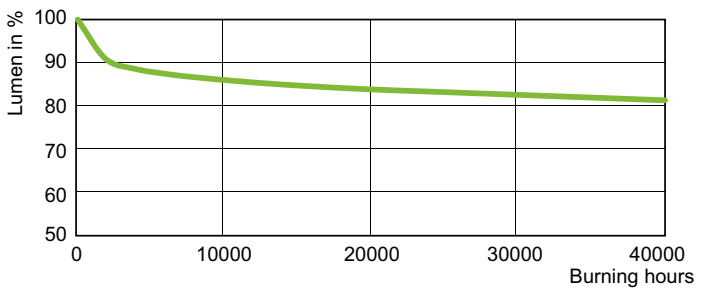

Lumen Maintenance Diagram - MST SON APIA Plus Xtra 70W E27 1SL/24