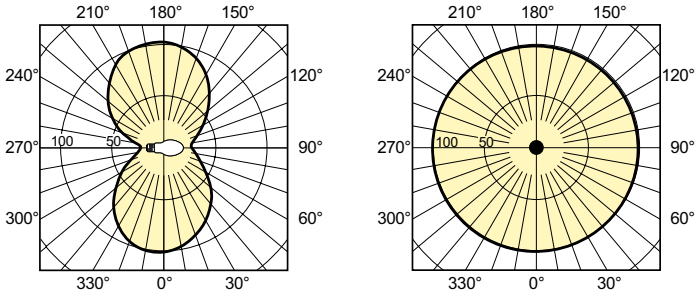

Photometric data

Light Distribution Diagram - MST SON APIA Plus Xtra 70W E27 1SL/24