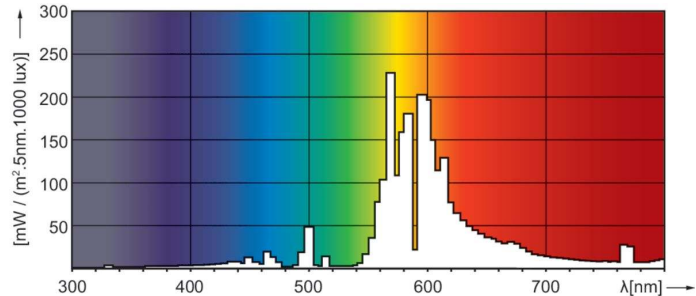

Spectral Power Distribution Colour - MST SON APIA Plus Xtra 70W E27 1SL/24