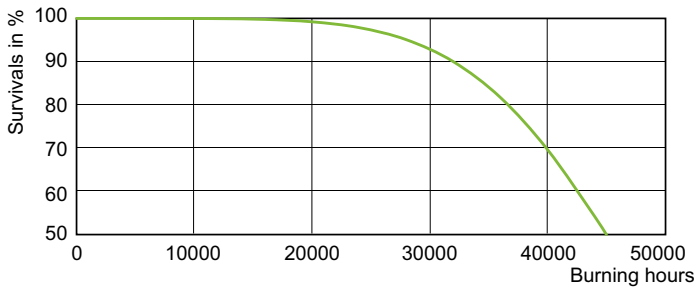

Lifetime

Life Expectancy Diagram - MST SON APIA Plus Xtra 150W E40 1SL/12

Lumen Maintenance Diagram - MST SON APIA Plus Xtra 150W E40 1SL/12