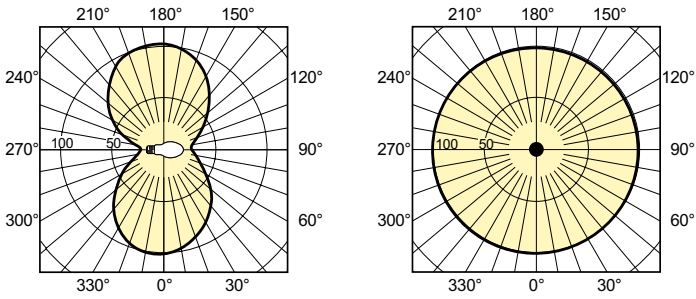

Product data

General Information	
Cap base	E40 [E40]
Operating position	UNIVERSAL [Any or Universal (U)]
Flux measurement reference	Sphere
Life to 50% failures (nom.)	45,000 h

Light Technical	
Colour Code	- [Not Specified]
Luminous Flux	17,600 lm
Chromaticity Coordinate X (Nom)	0.535
Chromaticity Coordinate Y (Nom)	0.42
Correlated Colour Temperature	2000 K
Luminous efficacy (rated) (nom.)	113.64 lm/W
Colour rendering index (CRI)	-

Dimensional drawing

Product	D (max)	C (max)
MST SON APIA Plus Xtra 150W E40 1SL/12	91 mm	227 mm

Photometric data

Light Distribution Diagram - MST SON APIA Plus Xtra 150W E40 1SL/12

Spectral Power Distribution Colour - MST SON APIA Plus Xtra 150W E40 1SL/12