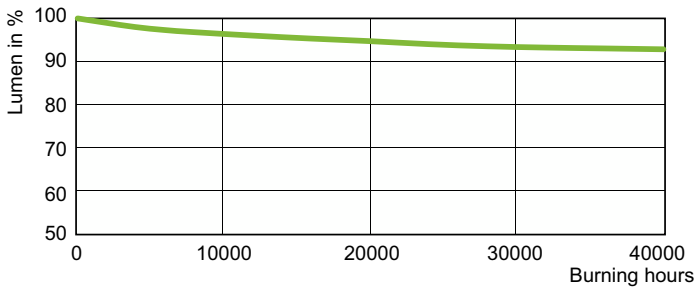

Lifetime

Life Expectancy Diagram - MST SON APIA Plus Xtra 150W E40 1SL/12

Lumen Maintenance Diagram - MST SON APIA Plus Xtra 150W E40 1SL/12