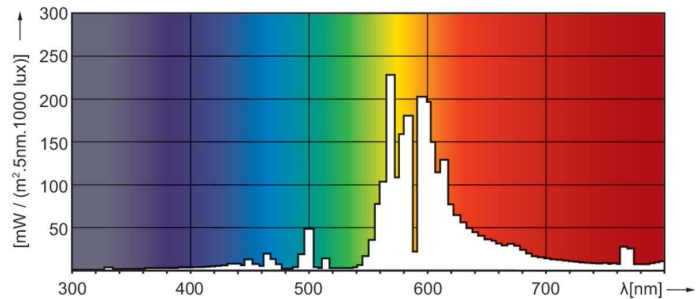

Photometric data

Light Distribution Diagram - MST SON APIA Plus Xtra 150W E40 1SL/12

Spectral Power Distribution Colour - MST SON APIA Plus Xtra 150W E40 1SL/12