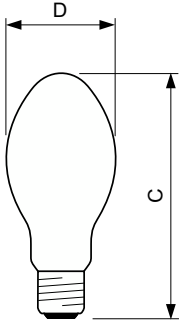

Product data

General Information	
Cap base	E40 [E40]
Operating position	UNIVERSAL [Any or Universal (U)]
Flux measurement reference	Sphere
Life to 50% failures (nom.)	45,000 h

Light Technical	
Colour Code	- [Not Specified]
Luminous Flux	17,600 lm
Chromaticity Coordinate X (Nom)	0.535
Chromaticity Coordinate Y (Nom)	0.42
Correlated Colour Temperature	2000 K
Luminous efficacy (rated) (nom.)	113.64 lm/W
Colour rendering index (CRI)	-

Dimensional drawing

Product	D (max)	C (max)
MST SON APIA Plus Xtra 150W E40 1SL/12	91 mm	227 mm

Photometric data

Light Distribution Diagram - MST SON APIA Plus Xtra 150W E40 1SL/12

Spectral Power Distribution Colour - MST SON APIA Plus Xtra 150W E40 1SL/12