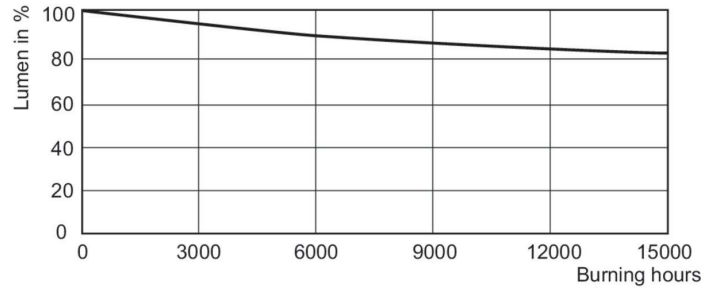

MASTER SDW-T

Lebensdauer

Life Expectancy Diagram - MASTER SDW-T 50W/825 PG12-1 1SL/12

Lumen Maintenance Diagram - MASTER SDW-T 50W/825 PG12-1 1SL/12