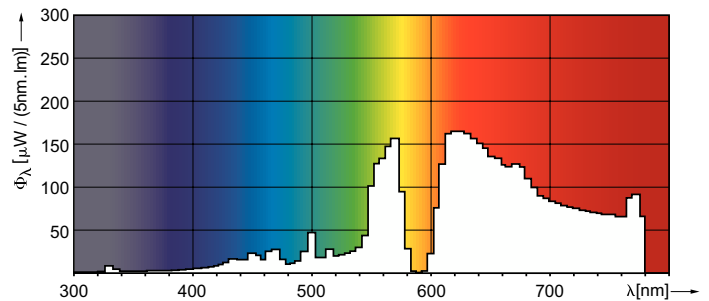

Abmessungsskizzen

Product	D (max)	O	L	C (max)
MASTER SDW-T 50W/825 PG12-1 1SL/12	32 mm	15.4 mm	91 mm	149 mm

Photometrische Daten

Light Distribution Diagram - MASTER SDW-T 50W/825 PG12-1 1SL/12

Spectral Power Distribution Colour - MASTER SDW-T 50W/825 PG12-1 1SL/12