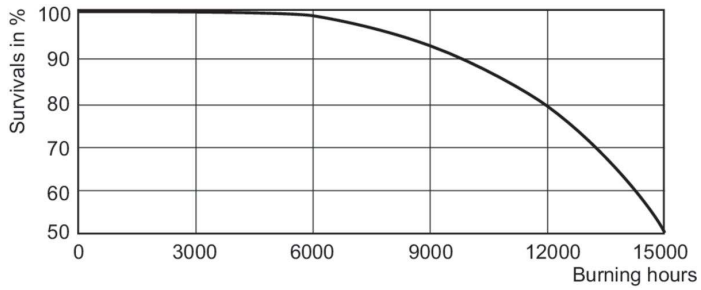

MASTER SDW-T

Lebensdauer

Life Expectancy Diagram - MASTER SDW-T 50W/825 PG12-1 1SL/12

Lumen Maintenance Diagram - MASTER SDW-T 50W/825 PG12-1 1SL/12