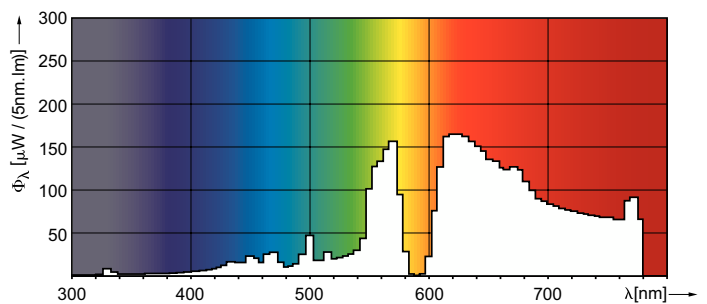

## Dimensional drawing

Product	D (max)	O	L	C (max)
MASTER SDW-T 100W/825 PG12-1 1SL/12	32 mm	18.3 mm	91 mm	149 mm

## Photometric data

Light Distribution Diagram - MASTER SDW-T 100W/825 PG12-1 1SL/12

Spectral Power Distribution Colour - MASTER SDW-T 100W/825 PG12-1 1SL/12