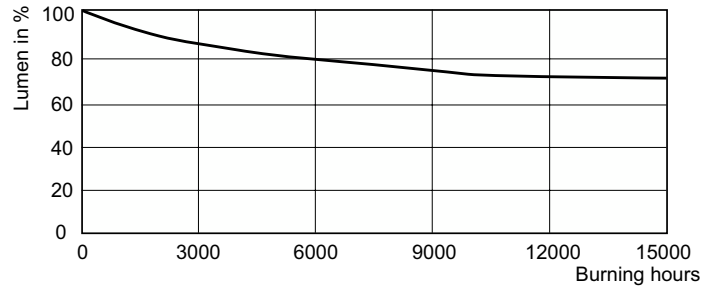

MASTER SDW-T

Lifetime

Life Expectancy Diagram - MASTER SDW-T 100W/825 PG12-1 1SL/12

Lumen Maintenance Diagram - MASTER SDW-T 100W/825 PG12-1 1SL/12