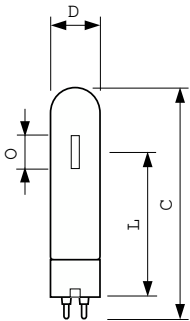

### Product data

General Information	
Cap-Base	PG12-1
Operating Position	UNIVERSAL [Any or Universal (U)]
Flux measurement reference	Sphere
Life to 50% Failures (Nom)	15,000 hour(s)
Useful Life (Nom)	10,000 hour(s)
Light Technical	
Color Code	825 [CCT of 2500K]
Luminous Flux	5,100 lm
Color Designation	Golden White
Chromaticity Coordinate X (Nom)	0.478
Chromaticity Coordinate Y (Nom)	0.415
Correlated Color Temperature (Nom)	2500 K
Luminous Efficacy (rated) (Nom)	52.58 lm/W
Color rendering index (CRI)	83
Arc Length O (Nom)	19 mm

Operating and Electrical	
Power Consumption	97.0 W
Voltage (Nom)	97 V
Voltage (Nom)	97 V
Controls and Dimming	
Dimmable	No
Mechanical and Housing	
Bulb Finish	Clear
Bulb Material	Hard Glass
Bulb Shape	T31
Approval and Application	
Energy Efficiency Class	G
Mercury (Hg) Content (Max)	11.4 mg
Mercury (Hg) Content (Nom)	11.4 mg
Energy Consumption kWh/1000 h	97 kWh

## Dimensional drawing

Product	D (max)	O	L	C (max)
MASTER SDW-T 100W/825 PG12-1 1SL/12	32 mm	18.3 mm	91 mm	149 mm