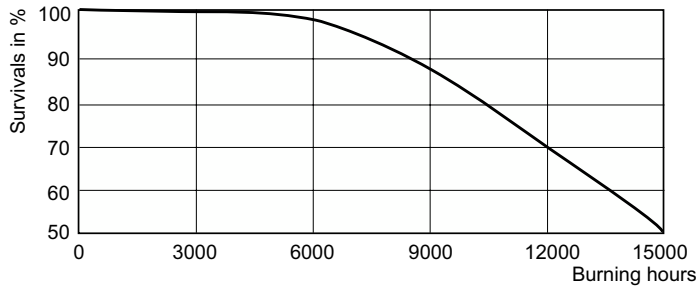

MASTER SDW-T

Lifetime

Life Expectancy Diagram - MASTER SDW-T 100W/825 PG12-1 1SL/12

Lumen Maintenance Diagram - MASTER SDW-T 100W/825 PG12-1 1SL/12