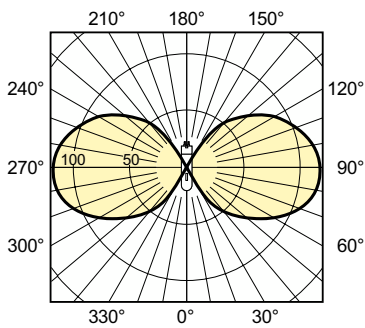

Photometric data

Light Distribution Diagram - MASTER SDW-T 100W/825 PG12-1 1SL/12