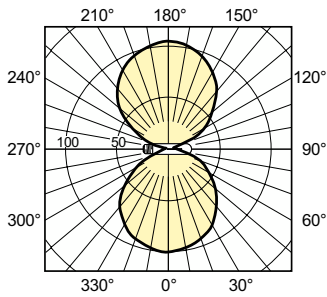

Light Distribution Diagram - SON-T 1000W E40 1SL/4

Spectral Power Distribution Colour - SON-T 1000W E40 1SL/4

Levensduur

Life Expectancy Diagram - SON-T 1000W E40 1SL/4

Lumen Maintenance Diagram - SON-T 1000W E40 1SL/4