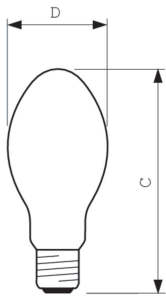

MASTER CityWhite CDO-ET

EPREL registration number	473398
Product Data	
Order product name	MASTER CityWh CDO-ET Plus 70W/828 E27
Full product name	MASTER CityWhite CDO-ET Plus 70W/828 E27
Full EOC	871829115875200
Order code	15875200
Material no. (12 NC)	928154708835

Local order code	70CDOETPLUS828
SAP numerator – quantity per pack	1
EAN/UPC – Product/Case	8718291158752
Numerator – packs per outer box	24
EAN/UPC - Case	8718291158769

Dimensional drawing

Product	D (max)	C (max)
MASTER CityWh CDO-ET Plus 70W/828 E27	71 mm	156 mm