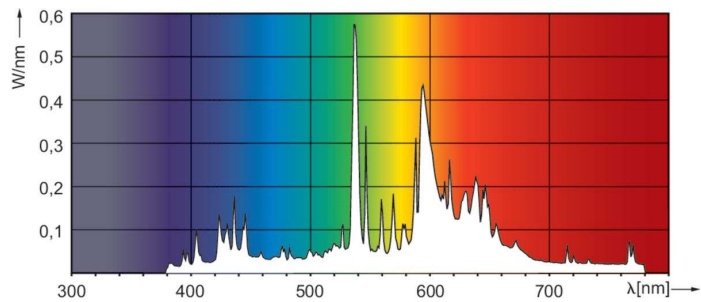

MASTER CityWhite CDO-ET

MASTER CityWhite CDO-ET Plus 70W/828 E27

Ceramic metal halide lamp, with opalized ovoid outer bulb shape, used in outdoor offering pleasant white light

Warnings and Safety

- Use only in totally enclosed luminaire, even during testing (IEC61167, IEC 62035, IEC60598)
- The luminaire must be able to contain hot lamp parts if the lamp ruptures
- Lamps may use electronic or electromagnetic control gear
- Control gear must include end-of-life protection (IEC61167, IEC 62035)

Product data

General Information		Operating and Electrical	
Cap base	E27	Power Consumption	71.0 W
Operating position	UNIVERSAL [Any or Universal (U)]	Voltage (nom.)	83 V
Flux measurement reference	Sphere	Voltage (nom.)	83 V
Life to 50% failures (nom.)	27,000 h		
Light Technical		Controls and Dimming	
Colour Code	828 [CCT of 2800K]	Dimmable	Yes
Luminous Flux	7,030 lm		
Colour designation	Warm White (WW)	Mechanical and Housing	
Chromaticity Coordinate X (Nom)	0.447	Lamp Finish	Coated glass
Chromaticity Coordinate Y (Nom)	0.4	Bulb shape	B70
Correlated Colour Temperature	2800 K		
Luminous efficacy (rated) (nom.)	99 lm/W	Approval and Application	
Colour rendering index (CRI)	84	Energy Efficiency Class	F
		Mercury (Hg) content (max.)	7.8 mg
		Mercury (Hg) content (nom.)	7.8 mg
		Energy consumption kWh/1,000 hours	71 kWh

Photometric data

Light Distribution Diagram - MASTER CityWh CDO-ET Plus 70W/828 E27

Spectral Power Distribution Colour - MASTER CityWh CDO-ET Plus 70W/828 E27

MASTER CityWhite CDO-ET

Lifetime

Lumen Maintenance Diagram - MASTER CityWh CDO-ET Plus 70W/828 E27