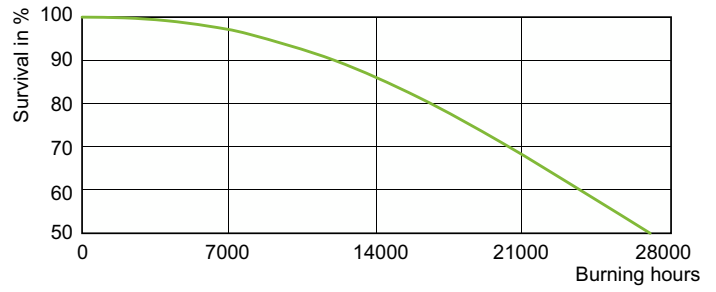

Product data

General Information		Operating and Electrical	
Cap base	E27	Power Consumption	71.0 W
Operating position	UNIVERSAL [Any or Universal (U)]	Voltage (nom.)	83 V
Flux measurement reference	Sphere	Voltage (nom.)	83 V
Life to 50% failures (nom.)	27,000 h		
Light Technical		Controls and Dimming	
Colour Code	828 [CCT of 2800K]	Dimmable	Yes
Luminous Flux	7,030 lm		
Colour designation	Warm White (WW)	Mechanical and Housing	
Chromaticity Coordinate X (Nom)	0.447	Lamp Finish	Coated glass
Chromaticity Coordinate Y (Nom)	0.4	Bulb shape	B70
Correlated Colour Temperature	2800 K		
Luminous efficacy (rated) (nom.)	99 lm/W	Approval and Application	
Colour rendering index (CRI)	84	Energy Efficiency Class	F
		Mercury (Hg) content (max.)	7.8 mg
		Mercury (Hg) content (nom.)	7.8 mg
		Energy consumption kWh/1,000 hours	71 kWh

Photometric data

Light Distribution Diagram - MASTER CityWh CDO-ET Plus 70W/828 E27

Spectral Power Distribution Colour - MASTER CityWh CDO-ET Plus 70W/828 E27

MASTER CityWhite CDO-ET

Lifetime

Lumen Maintenance Diagram - MASTER CityWh CDO-ET Plus 70W/828 E27

Life Expectancy Diagram - MASTER CityWh CDO-ET Plus 70W/828 E27