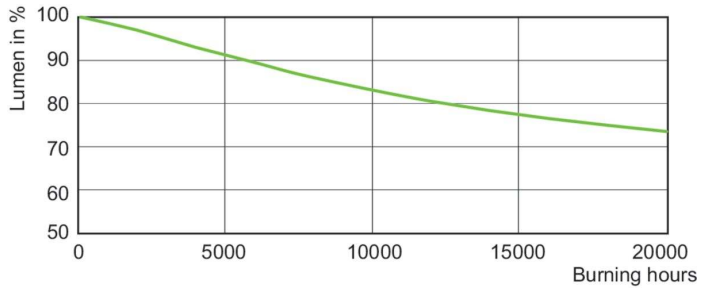

Product data

General Information		Operating and Electrical	
Cap base	E27	Power Consumption	71.0 W
Operating position	UNIVERSAL [Any or Universal (U)]	Voltage (nom.)	83 V
Flux measurement reference	Sphere	Voltage (nom.)	83 V
Life to 50% failures (nom.)	27,000 h		
Light Technical		Controls and Dimming	
Colour Code	828 [CCT of 2800K]	Dimmable	Yes
Luminous Flux	7,030 lm		
Colour designation	Warm White (WW)	Mechanical and Housing	
Chromaticity Coordinate X (Nom)	0.447	Lamp Finish	Coated glass
Chromaticity Coordinate Y (Nom)	0.4	Bulb shape	B70
Correlated Colour Temperature	2800 K		
Luminous efficacy (rated) (nom.)	99 lm/W	Approval and Application	
Colour rendering index (CRI)	84	Energy Efficiency Class	F
		Mercury (Hg) content (max.)	7.8 mg
		Mercury (Hg) content (nom.)	7.8 mg
		Energy consumption kWh/1,000 hours	71 kWh

Photometric data

Light Distribution Diagram - MASTER CityWh CDO-ET Plus 70W/828 E27

Spectral Power Distribution Colour - MASTER CityWh CDO-ET Plus 70W/828 E27

MASTER CityWhite CDO-ET

Lifetime

Lumen Maintenance Diagram - MASTER CityWh CDO-ET Plus 70W/828 E27

Life Expectancy Diagram - MASTER CityWh CDO-ET Plus 70W/828 E27