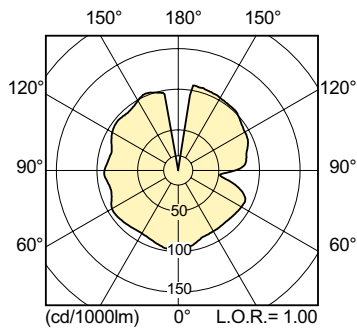

Photometric data

Light Distribution Diagram - MASTER CityWh CDO-ET Plus 70W/828 E27