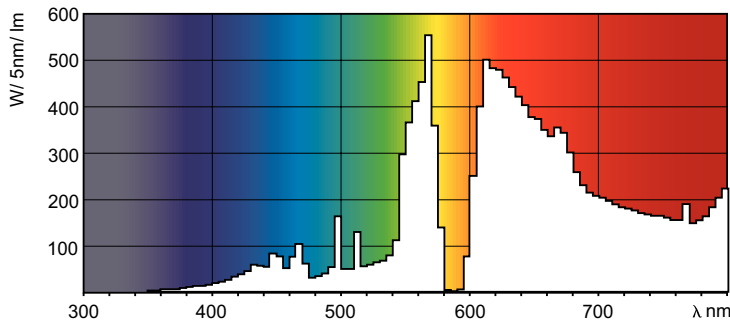

Photometric data

Spectral Power Distribution Colour - MST SDW-TG Mini 50W/825 GX12-1 1CT/12