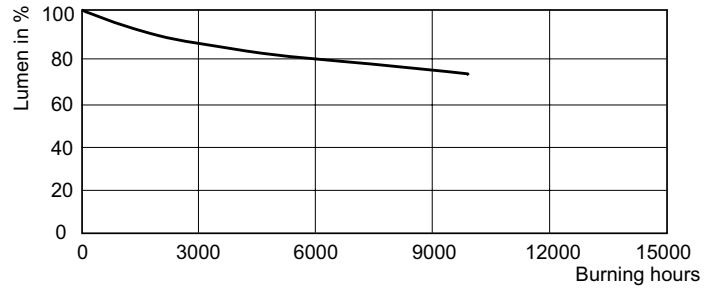

MASTER SDW-TG Mini

Lifetime

Life Expectancy Diagram - MST SDW-TG Mini 50W/825 GX12-11CT/12

Lumen Maintenance Diagram - MST SDW-TG Mini 50W/825 GX12-11CT/12