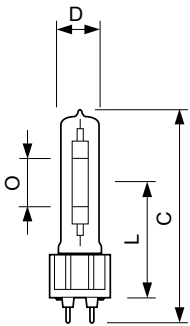

Operating and Electrical	
Power Consumption	54.0 W
Voltage (Nom)	85 V
Voltage (Nom)	85 V

Controls and Dimming	
Dimmable	No

Mechanical and Housing	
Bulb Finish	Clear
Bulb Material	Glass
Bulb Shape	T19

Approval and Application	
Energy Efficiency Class	G
Mercury (Hg) Content (Max)	5.7 mg
Mercury (Hg) Content (Nom)	5.7 mg

## Dimensional drawing

Product	D (max)	D	O	L (min)	L (max)	L	C (max)
MST SDW-TG Mini	20 mm	0.75	14.5	53.5 mm	56.5 mm	55 mm	103 mm
50W/825 GX12-1		inch	mm				
1CT/12							