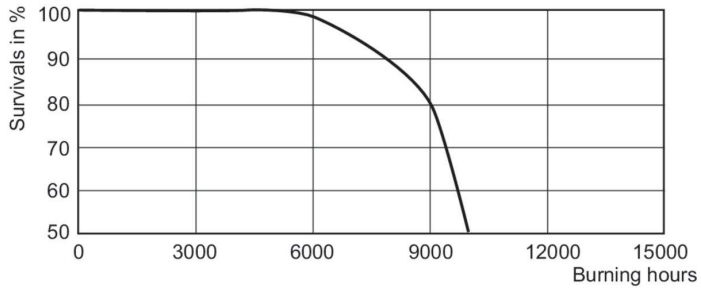

MASTER SDW-TG Mini

Lifetime

Life Expectancy Diagram - MST SDW-TG Mini 50W/825 GX12-11CT/12

Lumen Maintenance Diagram - MST SDW-TG Mini 50W/825 GX12-11CT/12