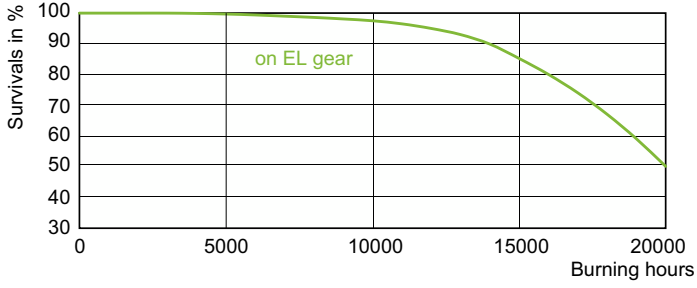

MASTERC colour CDM-T Elite

Kullanım Ömrü

Life Expectancy Diagram - MASTER CDM-T Elite 100W/930 G12 1CT/12

Lumen Maintenance Diagram - MASTER CDM-T Elite 100W/930 G12 1CT/12