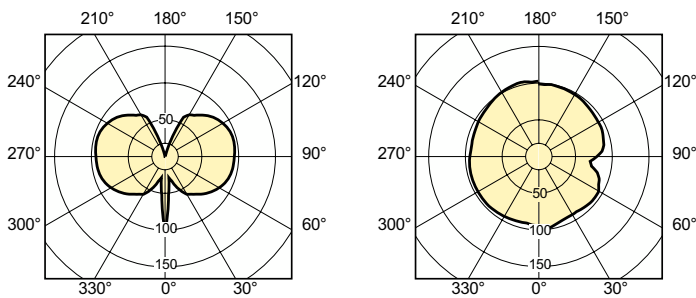

Målskisse

Product	D (max)	O	L (min)	L (max)	L	C (max)
MASTERC CDM-TC Elite 35W/930 G8.5 1CT/12	15 mm	4,8 mm	51 mm	53 mm	52 mm	85 mm

Fotometriske data

Light Distribution Diagram - MASTERC CDM-TC Elite 35W/930 G8.5 1CT/12