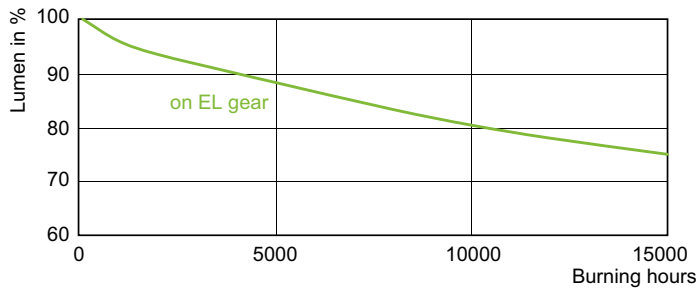

MASTERC colour CDM-TC Elite

Levetid

Lumen Maintenance Diagram - MASTERC CDM-TC Elite 35W/930 G8.5 1CT/12

Life Expectancy Diagram - MASTERC CDM-TC Elite 35W/930 G8.5 1CT/12