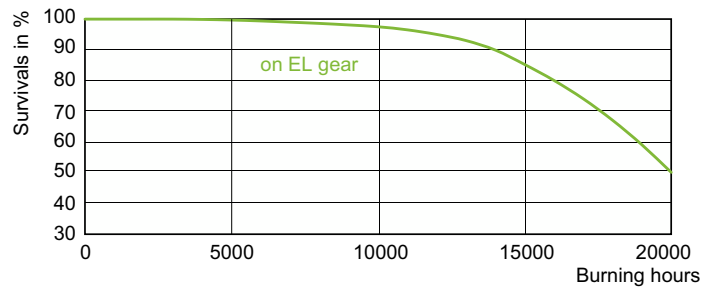

MASTERC colour CDM-TC Elite

Levetid

Lumen Maintenance Diagram - MASTERC CDM-TC Elite 35W/930 G8.5 1CT/12

Life Expectancy Diagram - MASTERC CDM-TC Elite 35W/930 G8.5 1CT/12