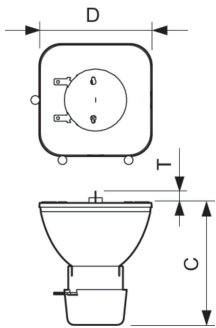

Chromaticity Coordinate Y (Nom)	300
Correlated Color Temperature (Nom)	8000 K
Color rendering index (CRI)	-
Arc Length O (Nom)	1.0 mm
Operating and Electrical	
Power Consumption	189 W

MSD Platinum (Touring/Stage)

Dimensional drawing

Product	D (max)	T (max)	O	C (max)
MSD Platinum 5 R 1CT/8	2-1/16 inch	5/16 inch	1/16 inch	2-1/4 inch

Photometric data

Spectral Power Distribution Colour - MSD Platinum 5 R 1CT/8