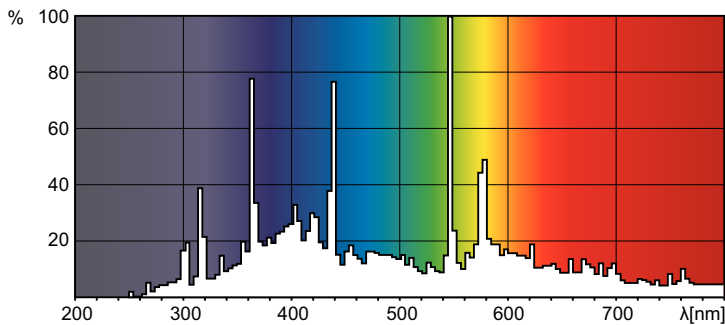

Chromaticity Coordinate Y (Nom)	300
Correlated Color Temperature (Nom)	8000 K
Color rendering index (CRI)	-
Arc Length O (Nom)	1.0 mm
Operating and Electrical	
Power Consumption	189 W

MSD Platinum (Touring/Stage)

Dimensional drawing

Product	D (max)	T (max)	O	C (max)
MSD Platinum 5 R 1CT/8	2-1/16 inch	5/16 inch	1/16 inch	2-1/4 inch

Photometric data

Spectral Power Distribution Colour - MSD Platinum 5 R 1CT/8