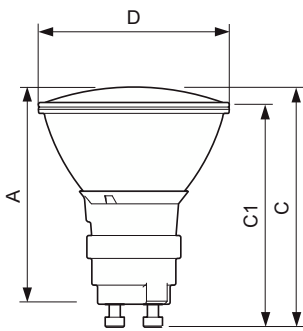

### Product data

General Information	
Cap base	GX10
Operating position	UNIVERSAL [Any or Universal (U)]
Switching Cycle	1,350
Flux measurement reference	Narrow Cone
Life to 50% failures (nom.)	15,000 h
Light Technical	
Colour Code	830 [CCT of 3000K]
Beam angle (nom.)	25 degree(s)
Luminous Flux	900 lm
Luminous intensity (nom.)	4,000 cd
Chromaticity Coordinate X (Nom)	0.434
Chromaticity Coordinate Y (Nom)	0.398
Correlated Colour Temperature	3000 K
Luminous efficacy (rated) (nom.)	50 lm/W
Colour rendering index (CRI)	84

LLMF at end of nominal lifetime (nom.)	70 %
Luminous flux in 90° cone (rated)	900 lm
Operating and Electrical	
Power Consumption	20.1 W
Warm-up time to 60% light	120 s
Voltage (nom.)	95 V
Voltage (nom.)	95 V
Controls and Dimming	
Dimmable	No
Mechanical and Housing	
Bulb shape	MR16 [2 inch/50 mm]
Approval and Application	
Energy Efficiency Class	G

## Dimensional drawing

Product	D (max)	D	C (max)	C	C1 (max)	A (max)
CDM-Rm Elite Mini 20W/830 GX10 MR16 25D	51 mm	50 mm	65.4 mm	62.75 mm	60.9 mm	59 mm