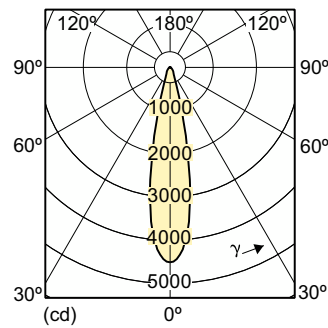

Light Distribution Diagram - CDM-Rm Elite Mini 20W/830 GX10 MR16 25D