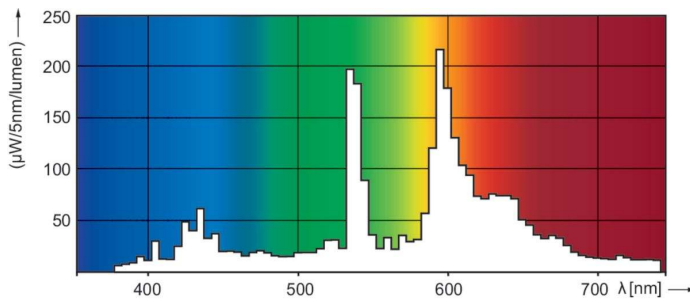

Photometric data

Spectral Power Distribution Colour - CDM-Rm Elite Mini 20W/830 GX10 MR16 25D