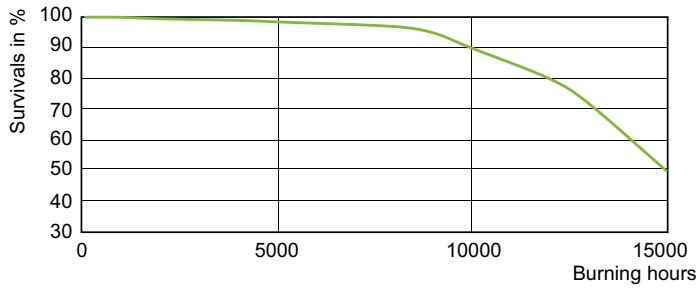

MASTERCcolour CDM-TC Elite

Lifetime

Life Expectancy Diagram - MASTERC CDM-TC Elite 35W/942 G8.5 OEM

Lumen Maintenance Diagram - MASTERC CDM-TC Elite 35W/942 G8.5 OEM