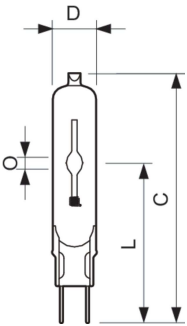

Product data

General Information		Arc Length O (Nom)	
Cap-Base	G8.5 [G8.5]	5.2 mm	
Operating Position	UNIVERSAL [Any or Universal (U)]	Operating and Electrical	
Life to 50% Failures (Nom)	15,000 hour(s)	Power Consumption	39.0 W
Light Technical		Voltage (Nom)	91 V
Color Code	942 [CCT of 4200K]	Voltage (Nom)	91 V
Color Designation	Cool White (CW)	Controls and Dimming	
Chromaticity Coordinate X (Nom)	0.371	Dimmable	No
Chromaticity Coordinate Y (Nom)	0.366	Mechanical and Housing	
Correlated Color Temperature (Nom)	4200 K	Bulb Finish	Clear
Luminous Efficacy (rated) (Nom)	97 lm/W	Bulb Shape	T14 [T 14 mm]
Color rendering index (CRI)	90		

MASTERC colour CDM-TC Elite

Approval and Application

Mercury (Hg) Content (Nom)	4.9 mg
Energy Consumption kWh/1000 h	43 kWh

Product Data

Order product name	MASTERC CDM-TC Elite 35W/942 G8.5 OEM
Full product name	MASTERC CDM-TC Elite 35W/942 G8.5 OEM
Full product code	871869645543200

Order code	928193805106
Material Nr. (12NC)	928193805106
Numerator - Quantity Per Pack	1
EAN/UPC - Product/Case	8718696455432
Numerator - Packs per outer box	12
EAN/UPC - Case	8718696455449

Dimensional drawing

Product	D (max)	O	L (min)	L (max)	L	C (max)
MASTERC CDM-TC Elite 35W/942 G8.5 OEM	15 mm	5.2 mm	51 mm	53 mm	52 mm	85 mm

Photometric data

Light Distribution Diagram - MASTERC CDM-TC Elite 35W/942 G8.5 OEM