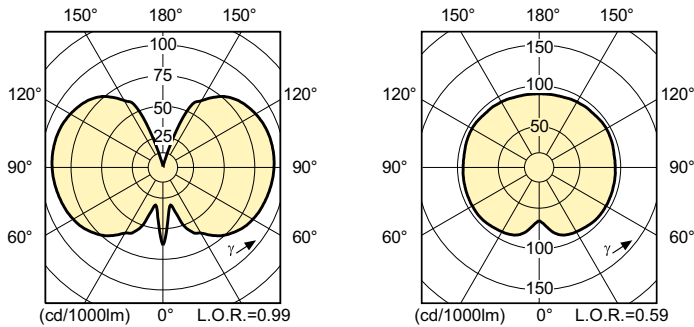

MASTERColour CDM-TC Elite

MASTERC CDM-TC Elite 35W/942 G8.5 OEM

Compact, single-ended, very high-efficiency, long-life ceramic metal-halide discharge lamp producing crisp white sparkling light with high color rendering

Product data

General Information		Arc Length O (Nom)	
Cap-Base	G8.5 [G8.5]	5.2 mm	
Operating Position	UNIVERSAL [Any or Universal (U)]	Operating and Electrical	
Life to 50% Failures (Nom)	15,000 hour(s)	Power Consumption	39.0 W
Light Technical		Voltage (Nom)	91 V
Color Code	942 [CCT of 4200K]	Voltage (Nom)	91 V
Color Designation	Cool White (CW)	Controls and Dimming	
Chromaticity Coordinate X (Nom)	0.371	Dimmable	No
Chromaticity Coordinate Y (Nom)	0.366	Mechanical and Housing	
Correlated Color Temperature (Nom)	4200 K	Bulb Finish	Clear
Luminous Efficacy (rated) (Nom)	97 lm/W	Bulb Shape	T14 [T 14 mm]
Color rendering index (CRI)	90		

MASTERC colour CDM-TC Elite

Approval and Application

Mercury (Hg) Content (Nom)	4.9 mg
Energy Consumption kWh/1000 h	43 kWh

Product Data

Order product name	MASTERC CDM-TC Elite 35W/942 G8.5 OEM
Full product name	MASTERC CDM-TC Elite 35W/942 G8.5 OEM
Full product code	871869645543200

Product	D (max)	O	L (min)	L (max)	L	C (max)
MASTERC CDM-TC Elite 35W/942 G8.5 OEM	15 mm	5.2 mm	51 mm	53 mm	52 mm	85 mm

Photometric data

Light Distribution Diagram - MASTERC CDM-TC Elite 35W/942 G8.5 OEM