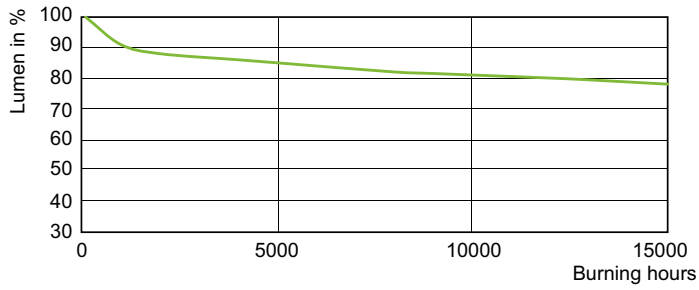

Product data

General Information		Operating and Electrical	
Cap-Base	G8.5	Power Consumption	73.2 W
Operating Position	UNIVERSAL [Any or Universal (U)]	Voltage (Nom)	88 V
Life to 50% Failures (Nom)	15,000 hour(s)	Voltage (Nom)	88 V
Light Technical		Controls and Dimming	
Color Code	942 [CCT of 4200K]	Dimmable	No
Color Designation	Cool White (CW)	Mechanical and Housing	
Chromaticity Coordinate X (Nom)	0.365	Bulb Finish	Clear
Chromaticity Coordinate Y (Nom)	0.363	Bulb Shape	T14
Correlated Color Temperature (Nom)	4200 K	Approval and Application	
Luminous Efficacy (rated) (Nom)	102 lm/W	Mercury (Hg) Content (Nom)	6.6 mg
Color rendering index (CRI)	92		
Arc Length O (Nom)	7.75 mm		

MASTERC colour CDM-TC Elite

Energy Consumption kWh/1000 h	80 kWh
Product Data	
Order product name	MASTERC CDM-TC Elite 70W/942 G8.5 1CT
Full product name	MASTERC CDM-TC Elite 70W/942 G8.5 1CT
Full product code	871869648473900
Order code	928193905129
Material Nr. (12NC)	928193905129

Photometric data

Spectral Power Distribution Colour - MASTERC CDM-TC Elite 70W/942 G8.5 1CT

Light Distribution Diagram - MASTERC CDM-TC Elite 70W/942 G8.5 1CT

MASTERC colour CDM-TC Elite

Lifetime

Lumen Maintenance Diagram - MASTERC CDM-TC Elite 70W/942 G8.5 1CT