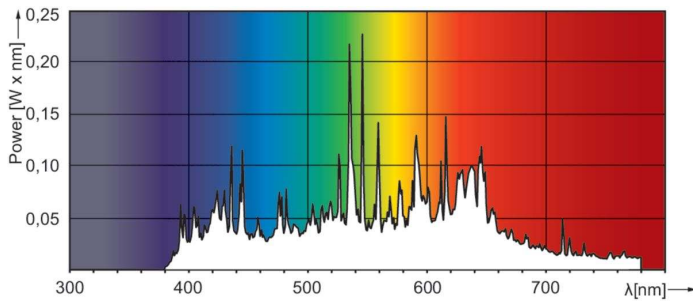

Photometric data

Spectral Power Distribution Colour - MASTERC CDM-TC Elite 70W/942 G8.5 1CT