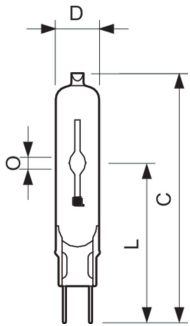

MASTERCoulour CDM-TC Elite

MASTERC CDM-TC Elite 70W/942 G8.5 1CT

Single-ended, compact size, high-efficiency Ceramic Metal Halide discharge lamp

Warnings and Safety

- Use only in totally enclosed luminaire, even during testing (IEC61167, IEC 62035, IEC60598)
- The luminaire must be able to contain hot lamp parts if the lamp ruptures
- Use only with electronic control gear
- Control gear must include end-of-life protection (IEC61167, IEC 62035)
- A lamp breaking is extremely unlikely to have any impact on your health. If a lamp breaks, ventilate the room for 30 minutes and remove the parts, preferably with gloves. Put them in a sealed plastic bag and take it to your local waste facilities for recycling. Do not use a vacuum cleaner.

Product data

General Information		Operating and Electrical	
Cap-Base	G8.5	Power Consumption	73.2 W
Operating Position	UNIVERSAL [Any or Universal (U)]	Voltage (Nom)	88 V
Life to 50% Failures (Nom)	15,000 hour(s)	Voltage (Nom)	88 V
Light Technical		Controls and Dimming	
Color Code	942 [CCT of 4200K]	Dimmable	No
Color Designation	Cool White (CW)	Mechanical and Housing	
Chromaticity Coordinate X (Nom)	0.365	Bulb Finish	Clear
Chromaticity Coordinate Y (Nom)	0.363	Bulb Shape	T14
Correlated Color Temperature (Nom)	4200 K	Approval and Application	
Luminous Efficacy (rated) (Nom)	102 lm/W	Mercury (Hg) Content (Nom)	6.6 mg
Color rendering index (CRI)	92		
Arc Length O (Nom)	7.75 mm		

Local order code	CDMTC70W942
Numerator - Quantity Per Pack	1
EAN/UPC - Product/Case	8718696484739
Numerator - Packs per outer box	12
EAN/UPC - Case	8718696484746

Dimensional drawing

Product	D (max)	O	L (min)	L (max)	L	C (max)
MASTERC CDM-TC Elite 70W/942 G8.5 1CT	15 mm	7.75 mm	51 mm	53 mm	52 mm	85 mm