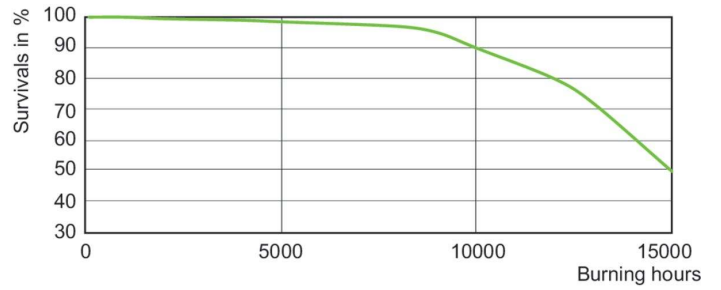

Photometric data

Spectral Power Distribution Colour - MASTERC CDM-TC Elite 70W/942 G8.5 1CT

Light Distribution Diagram - MASTERC CDM-TC Elite 70W/942 G8.5 1CT

MASTERC colour CDM-TC Elite

Lifetime

Lumen Maintenance Diagram - MASTERC CDM-TC Elite 70W/942 G8.5 1CT