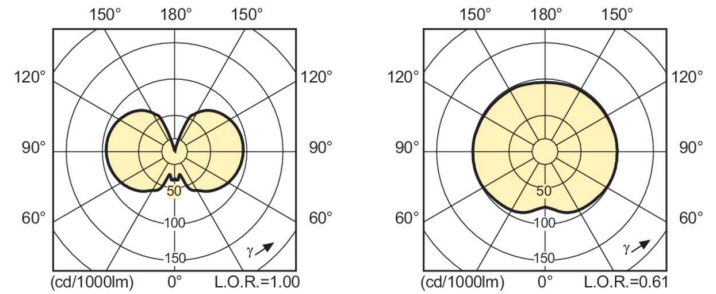

Product data

General Information		Operating and Electrical	
Cap-Base	G8.5	Power Consumption	73.2 W
Operating Position	UNIVERSAL [Any or Universal (U)]	Voltage (Nom)	88 V
Life to 50% Failures (Nom)	15,000 hour(s)	Voltage (Nom)	88 V
Light Technical		Controls and Dimming	
Color Code	942 [CCT of 4200K]	Dimmable	No
Color Designation	Cool White (CW)	Mechanical and Housing	
Chromaticity Coordinate X (Nom)	0.365	Bulb Finish	Clear
Chromaticity Coordinate Y (Nom)	0.363	Bulb Shape	T14
Correlated Color Temperature (Nom)	4200 K	Approval and Application	
Luminous Efficacy (rated) (Nom)	102 lm/W	Mercury (Hg) Content (Nom)	6.6 mg
Color rendering index (CRI)	92		
Arc Length O (Nom)	7.75 mm		

MASTERC colour CDM-TC Elite

Energy Consumption kWh/1000 h	80 kWh
Product Data	
Order product name	MASTERC CDM-TC Elite 70W/942 G8.5 1CT
Full product name	MASTERC CDM-TC Elite 70W/942 G8.5 1CT
Full product code	871869648473900
Order code	928193905129
Material Nr. (12NC)	928193905129

Local order code	CDMTC70W942
Numerator - Quantity Per Pack	1
EAN/UPC - Product/Case	8718696484739
Numerator - Packs per outer box	12
EAN/UPC - Case	8718696484746

Dimensional drawing

Product	D (max)	O	L (min)	L (max)	L	C (max)
MASTERC CDM-TC Elite 70W/942 G8.5 1CT	15 mm	7.75 mm	51 mm	53 mm	52 mm	85 mm

Photometric data

Spectral Power Distribution Colour - MASTERC CDM-TC Elite 70W/942 G8.5 1CT

Light Distribution Diagram - MASTERC CDM-TC Elite 70W/942 G8.5 1CT

MASTERC colour CDM-TC Elite

Lifetime

Lumen Maintenance Diagram - MASTERC CDM-TC Elite 70W/942 G8.5 1CT