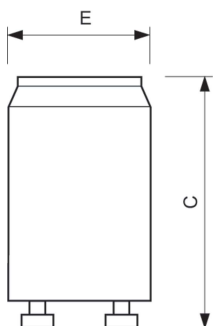

## S2 4-22W SER 220-240V BL/20X25CT

Range of Blue glow switch starters for igniting fluorescent lamps with electromagnetic ballast. 2-pin igniter in plastic (flame-retardant polycarbonate) canister and radio-interference suppression capacitor

### Product data

Operating and Electrical	
Power Consumption	22.4 W
Voltage (Nom)	220-240 V
Mechanical and Housing	
Housing Color	Blue
Product Data	
Order product name	S2 4-22W SER 220-240V BL/20X25CT
Full product name	S2 4-22W SER 220-240V BL/20X25CT

### Dimensional drawing

Product	C (max)	E (max)
S2 4-22W SER 220-240V BL/20X25CT	40.3 mm	21.5 mm