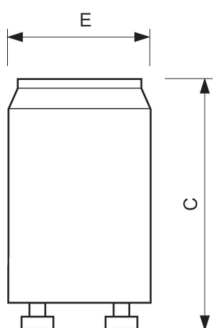

Ecoclick Starters

S10 4-65W SIN 220-240V WH EUR/20X10CT

Range of premium-quality glow switch starters for igniting fluorescent lamps with electromagnetic ballast.

Product data

Operating and Electrical	
Power Consumption	4 65 W
Voltage (nom.)	220-240 V
Mechanical and Housing	
Housing Colour	White
Product Data	
Order product name	S10 4-65W SIN 220-240V WH EUR/20X10CT
Full product name	S10 4-65W SIN 220-240V WH EUR/20X10CT

Full EOC	871150069769131
Order code	69769131
Material no. (12 NC)	928392220238
Local order code	S1010W
SAP numerator – quantity per pack	1
EAN/UPC – Product/Case	8711500697691
Numerator – packs per outer box	200
EAN/UPC - Case	8711500697905

Dimensional drawing

Product	C (max)	E (max)
S10 4-65W SIN 220-240V WH EUR/20X10CT	40.3 mm	21.5 mm