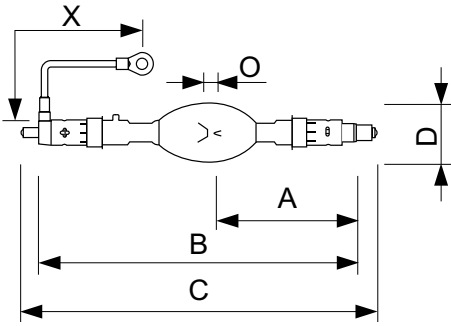

Product data

General Information	
Operating Position	P15 [Parallel +/-15D or Horizontal(HOR)]
Nominal lifetime	1,500 h

Operating and Electrical	
Power Consumption	3,000 W
Lamp Current (Nom)	90 A
Voltage (Nom)	30 V
Voltage (Nom)	30 V

Product Data	
Order product name	XDC 3000 B

Full product name	XDC 3000 B
Full product code	872790085638500
Order code	928415206301
Material Nr. (12NC)	928415206301
Local order code	XDC3000B
Numerator - Quantity Per Pack	1
EAN/UPC - Product/Case	8727900856385
Numerator - Packs per outer box	1
EAN/UPC - Case	8727900856385

Barco digital cinema projectors

Dimensional drawing

Product	O	D	X	B (max)	C (max)	A
XDC 3000 B	4.4 mm	55 mm	132 mm	294 mm	341 mm	123 mm