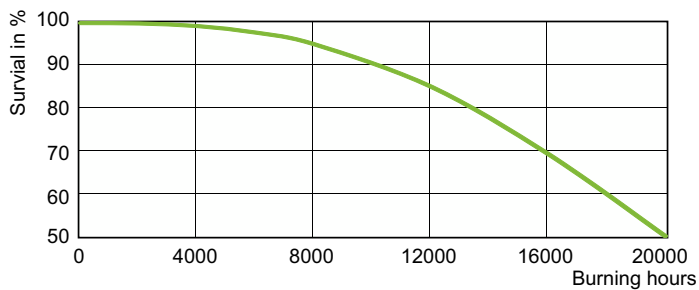

Lifetime

Life Expectancy Diagram - SON-T 1000W E E40 1SL/4

Lumen Maintenance Diagram - SON-T 1000W E E40 1SL/4