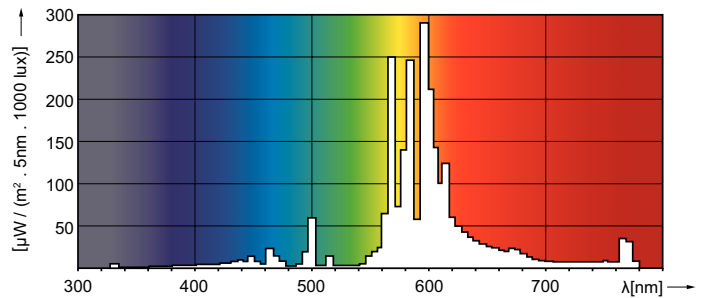

Product data

General Information	
Cap-Base	E40
Operating Position	UNIVERSAL [Any or Universal (U)]
Life to 50% Failures (Nom)	20,000 hour(s)

Light Technical	
Color Code	220 [CCT of 2000K]
Correlated Color Temperature (Nom)	2000 K
Luminous Efficacy (rated) (Nom)	130 lm/W
Color rendering index (CRI)	-
Arc Length O (Nom)	145 mm

Dimensional drawing

Product	D (max)	O	L	C (max)
SON-T 1000W E E40 1SL/4	66 mm	145 mm	240 mm	390 mm

Photometric data

Light Distribution Diagram - SON-T 1000W E E40 1SL/4

Spectral Power Distribution Colour - SON-T 1000W E E40 1SL/4