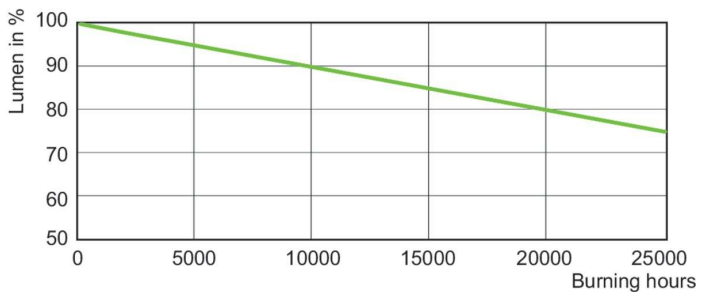

Lifetime

Life Expectancy Diagram - SON-T 1000W E E40 1SL/4

Lumen Maintenance Diagram - SON-T 1000W E E40 1SL/4