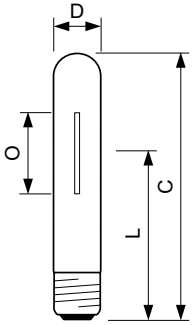

SON-T

SON-T 1000W E E40 1SL/4

High Pressure Sodium lamp with clear tubular outer bulb

Warnings and Safety

- Control gear must include end-of-life protection (IEC60662, IEC 62035)
- Control gear must include end-of-life protection (IEC60662, IEC 62035)
- A lamp breaking is extremely unlikely to have any impact on your health. If a lamp breaks, ventilate the room for 30 minutes and remove the parts, preferably with gloves. Put them in a sealed plastic bag and take it to your local waste facilities for recycling. Do not use a vacuum cleaner.
- A lamp breaking is extremely unlikely to have any impact on your health. If a lamp breaks, ventilate the room for 30 minutes and remove the parts, preferably with gloves. Put them in a sealed plastic bag and take it to your local waste facilities for recycling. Do not use a vacuum cleaner.

Full product code	871150021060945
Order code	928487400091
Material Nr. (12NC)	928487400091
Numerator - Quantity Per Pack	1
EAN/UPC - Product/Case	8711500210609

Numerator - Packs per outer box	4
EAN/UPC - Case	8711500210616

Dimensional drawing

Product	D (max)	O	L	C (max)
SON-T 1000W E E40 1SL/4	66 mm	145 mm	240 mm	390 mm

Photometric data

Light Distribution Diagram - SON-T 1000W E E40 1SL/4

Spectral Power Distribution Colour - SON-T 1000W E E40 1SL/4