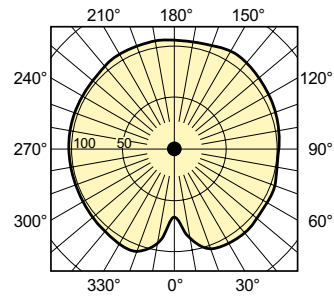

Dimensional drawing

Product	D (max)	O	L	C (max)
SON-T 1000W E E40 1SL/4	66 mm	145 mm	240 mm	390 mm

Photometric data

Light Distribution Diagram - SON-T 1000W E E40 1SL/4

Spectral Power Distribution Colour - SON-T 1000W E E40 1SL/4