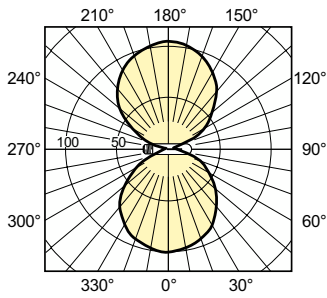

Dimensional drawing

Product	D (max)	O	L	C (max)
SON-T 1000W E E40 1SL/4	66 mm	145 mm	240 mm	390 mm

Photometric data

Light Distribution Diagram - SON-T 1000W E E40 1SL/4

Spectral Power Distribution Colour - SON-T 1000W E E40 1SL/4