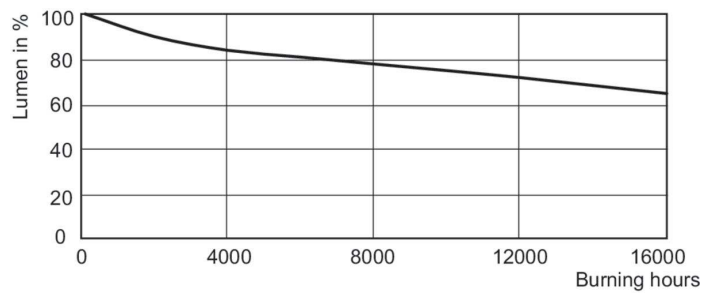

Lifetime

Life Expectancy Diagram - CDM100/PAR38/FL/3K ALTO ELITE 12PK

Lumen Maintenance Diagram - CDM100/PAR38/FL/3K ALTO ELITE 12PK