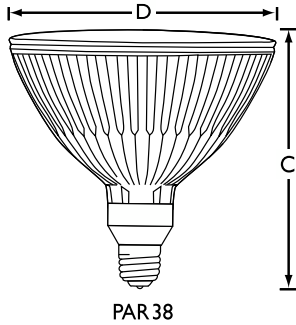

MasterColor CDM PAR38

Order code	928494030901
Material Nr. (12NC)	928494030901
Numerator - Quantity Per Pack	1
EAN/UPC - Product/Case	046677456511

Numerator - Packs per outer box	12
EAN/UPC - Case	50046677456516

Dimensional drawing

Product	D	D	C (max)
CDM100/PAR38/FL/3K ALTO ELITE 12PK	4.76 inch	121.0 mm	134.0 mm