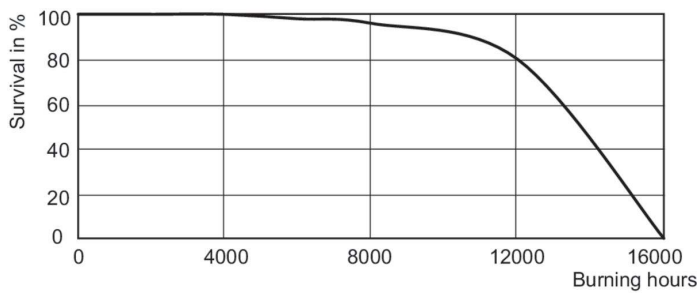

Lifetime

Life Expectancy Diagram - CDM100/PAR38/FL/3K ALTO ELITE 12PK

Lumen Maintenance Diagram - CDM100/PAR38/FL/3K ALTO ELITE 12PK