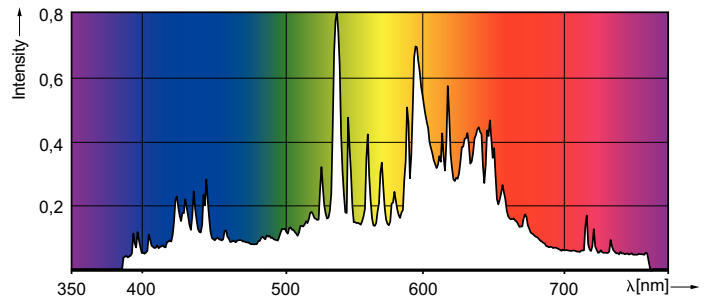

## Dimensional drawing

Product	D (max)	D	D	C (max)	C
MASTERC CDM-TMW Elite 210W/930 1CT/12	29 mm	1.1 inch	28 mm	188 mm	186 mm

## Photometric data

Light Distribution Diagram - MASTERC CDM-TMW Elite 210W/930 1CT/12

Spectral Power Distribution Colour - MASTERC CDM-TMW Elite 210W/930 1CT/12