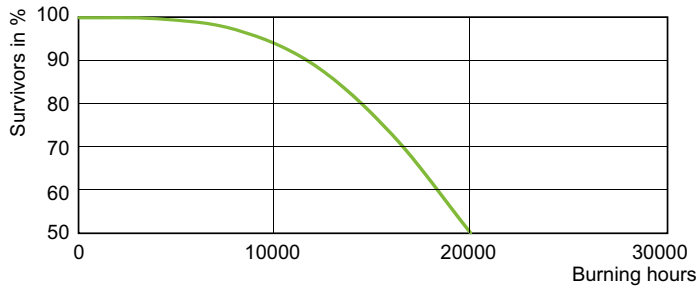

MASTERC colour CDM-T Elite MW

Lifetime

Life Expectancy Diagram - MASTERC CDM-TM Elite 210W/930 1CT/12

Lumen Maintenance Diagram - MASTERC CDM-TM Elite 210W/930 1CT/12