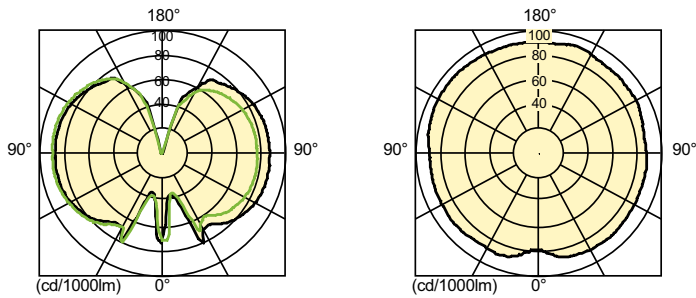

Photometric data

Light Distribution Diagram - MASTERC CDM-TMW Elite 210W/930 1CT/12