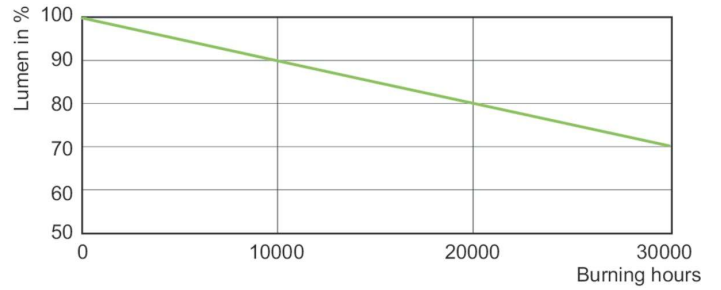

MASTERC colour CDM-T Elite MW

Lifetime

Life Expectancy Diagram - MASTERC CDM-TM Elite 210W/930 1CT/12

Lumen Maintenance Diagram - MASTERC CDM-TM Elite 210W/930 1CT/12