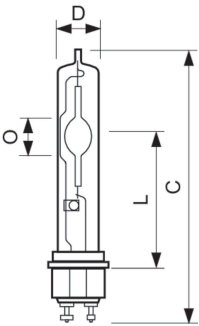

Luminous Efficacy (rated) (Nom)	114 lm/W
Color rendering index (CRI)	90
Arc Length O (Nom)	12.1 mm

Operating and Electrical	
Power Consumption	210.0 W
Voltage (Nom)	100 V
Voltage (Nom)	100 V

Mechanical and Housing	
Bulb Finish	Clear
Bulb Shape	TMW28

## Dimensional drawing

Product	D (max)	D	D	C (max)	C
MASTERC CDM-TMW Elite 210W/930 1CT/12	29 mm	1.1 inch	28 mm	188 mm	186 mm