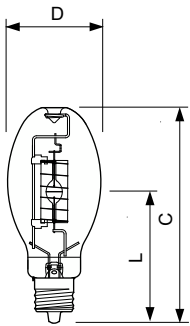

Product data

General Information		Correlated Color Temperature (Nom)	
Cap-Base	EX39 [Exclusionary Mogul Screw]		3950 K
Operating Position	UNIVERSAL [Any or Universal (U)]	Luminous Efficacy (Rated) (Min)	80 lm/W
Features	Energy Advantage AllStart	Luminous Efficacy (rated) (Nom)	88 lm/W
Life to 50% Failures (Nom)	20,000 hour(s)	Color rendering index (CRI)	84
Light Technical		Operating and Electrical	
Color Code	841 [CCT of 4100K]	Lamp Current (Nom)	1.9 A
Color Designation	4100 Kelvin	Voltage (Nom)	128 V
Saturated Red (R9)	40	Voltage (Nom)	128 V
Chromaticity Coordinate X (Nom)	0.386	Mechanical and Housing	
Chromaticity Coordinate Y (Nom)	0.390	Bulb Finish	Coated glass

Energy Advantage CDM Lamps with Allstart Technology

Bulb Shape	ED28
Approval and Application	
Mercury (Hg) Content (Max)	38 mg
Product Data	
Order product name	Allstart Energy Adv 205W ED28 CO 1SL
Order code	928601166703

Dimensional drawing

Product	D	D	L (min)	L (max)	L	C
Allstart Energy Adv 205W ED28 CO 1SL	3.5 inch	89 mm	125 mm	129 mm	127 mm	8.313 inch