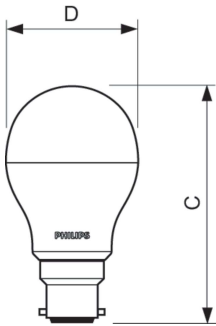

## Dimensional drawing

Product	D	C
CorePro LEDbulb 9-60W B22 830	56.3 mm	101.1 mm