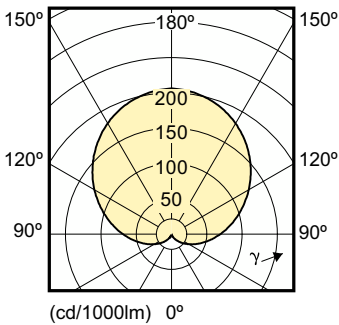

Photometric data

Light Distribution Diagram - CorePro LEDbulb 9-60W B22 830

Spectral Power Distribution Colour - CorePro LEDbulb 9-60W B22 830