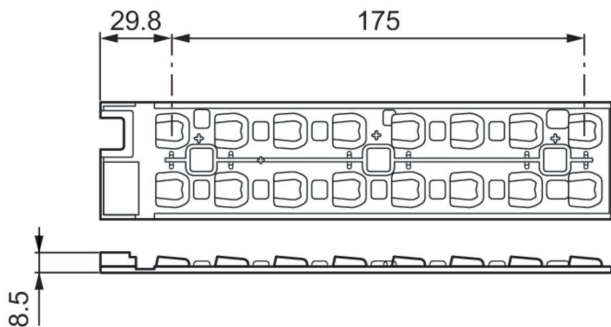

Product data

General Information	
Lighting Technology	LED

Product Data	
Order product name	FastFlex lens 2x8/IV-X
Full product name	FastFlex lens 2x8/IV-X Gen 2
Full product code	871829170799800
Order code	258236

Material Nr. (12NC)	929000874006
Local order code	258236
Numerator - Quantity Per Pack	1
EAN/UPC - Product/Case	8718291707998
Numerator - Packs per outer box	100
EAN/UPC - Case	8718291708001

Dimensional drawing