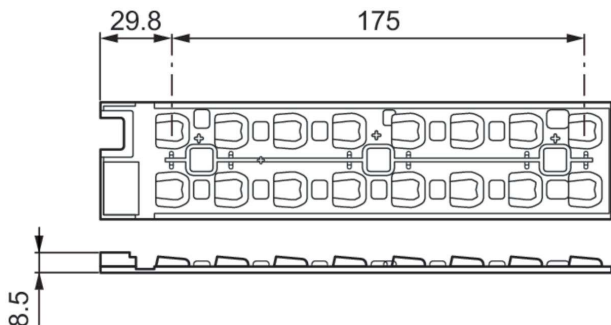

Product data

General Information	
Lighting Technology	LED

Product Data	
Order product name	FastFlex lens 2x8/IV-X
Full product name	FastFlex lens 2x8/IV-X
Full product code	871829170799800
Order code	929000874006

Material Nr. (12NC)	929000874006
Numerator - Quantity Per Pack	1
EAN/UPC - Product/Case	8718291707998
Numerator - Packs per outer box	100
EAN/UPC - Case	8718291708001

Dimensional drawing

Product
FastFlex lens 2x8/IV-X