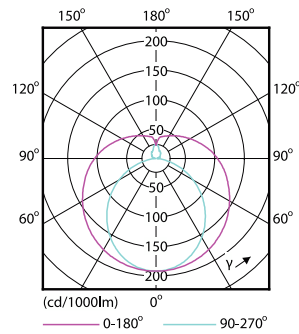

Dimensional drawing

Product	D1	D2	A1	A2	A3
LEDtube 1200mm 16W 765 T8 CN I	25.68 mm	28 mm	1,198.0 mm	1,205.0 mm	1,212.0 mm

Photometric data

General uniform lighting - LEDtube 1200mm 16W 765 T8 CN I

Light Distribution Diagram - LEDtube 1200mm 16W 765 T8 CN I

Spectral Power Distribution Colour - LEDtube 1200mm 16W 765 T8 CN I

Essential LEDtube

Lifetime

Life Expectancy Diagram - LEDtube 1200mm 16W 765 T8 CN I

Life Expectancy Diagram - LEDtube 1200mm 16W 765 T8 CN I