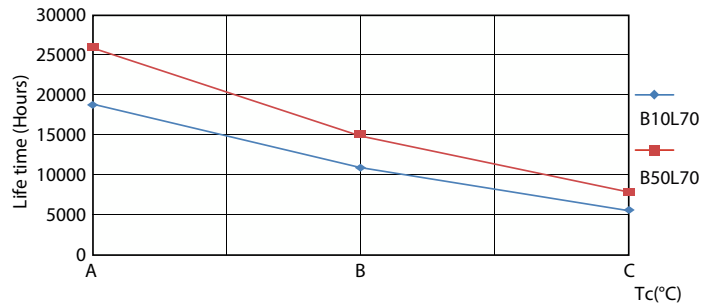

Spectral Power Distribution Colour - LEDtube 1200mm 16W 765 T8 CN I

Essential LEDtube

Lifetime

Life Expectancy Diagram - LEDtube 1200mm 16W 765 T8 CN I

Life Expectancy Diagram - LEDtube 1200mm 16W 765 T8 CN I