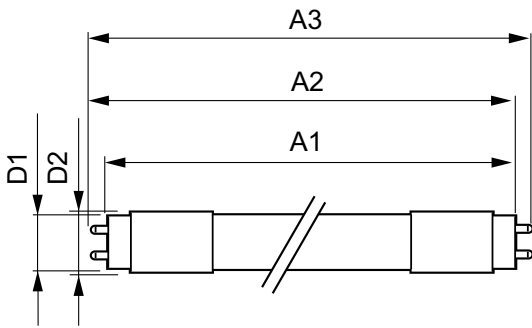

Product data

General Information		Temperature	
Cap-Base	G13 [Medium Bi-Pin Fluorescent]	Warm-up time to 60% light	0.5 s
Nominal lifetime	15,000 hour(s)	Power Factor (Fraction)	0.5
Switching Cycle	50,000	Voltage (Nom)	220-240 V
Lighting Technology	LED	Temperature	
EU RoHS compliant	Yes	Ambient temperature range	-20 °C to 45 °C
Light Technical		T-Case Maximum (Nom)	60 °C
Color Code	765 [CCT of 6500K]	Controls and Dimming	
Beam Angle (Nom)	240 degree(s)	Dimmable	No
Luminous Flux	1,600 lm	Mechanical and Housing	
Color Designation	Cool Daylight	Product Length	1,200 mm
Correlated Color Temperature (Nom)	6500 K	Bulb Shape	T8
Luminous Efficacy (rated) (Nom)	100.00 lm/W	Approval and Application	
Color Consistency	<6	Energy Saving Product	Yes
Color rendering index (CRI)	73	Suitable For Accent Lighting	No
LLMF At End Of Nominal Lifetime (Nom)	70 %	Approval Marks	RoHS compliance KEMA Keur certificate
Operating and Electrical		Energy Consumption kWh/1000 h	16 kWh
Line Frequency	50 to 60 Hz	Product Data	
Input Frequency	50 to 60 Hz	Order product name	LEDtube 1200mm 16W 765 T8 CN I
Power Consumption	16 W		
Starting Time (Nom)	0.5 s		

Essential LEDtube

Full product name	LEDtube 1200mm 16W 765 T8 CN I
Full product code	694793910548900
Order code	929001127510
Material Nr. (12NC)	929001127510
Numerator - Quantity Per Pack	1

EAN/UPC - Product/Case	6947939105489
Numerator - Packs per outer box	25
EAN/UPC - Case	6947939105496

Dimensional drawing

Product	D1	D2	A1	A2	A3
LEDtube 1200mm 16W 765 T8 CN I	25.68 mm	28 mm	1,198.0 mm	1,205.0 mm	1,212.0 mm

Photometric data

General uniform lighting - LEDtube 1200mm 16W 765 T8 CN I

Light Distribution Diagram - LEDtube 1200mm 16W 765 T8 CN I