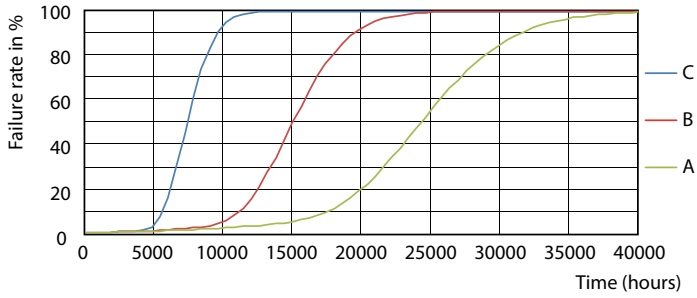

Essential LEDtube

Lifetime