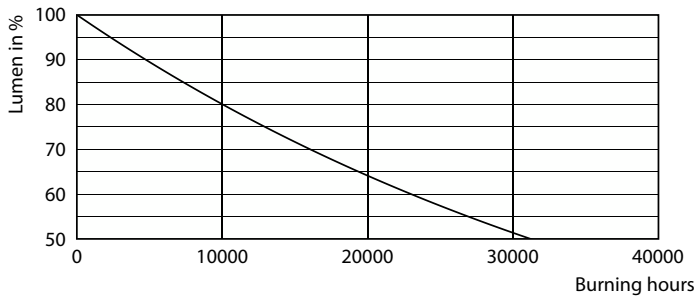

Essential LEDtube

Lifetime

Lumen Maintenance Diagram