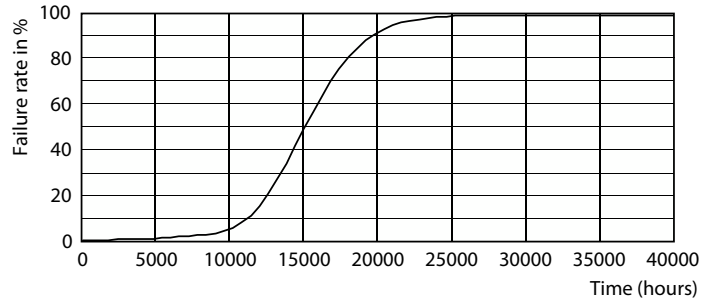

Life Expectancy Diagram - LEDtube 1200mm 16W 765 T8 CN I

Essential LEDtube

Lifetime