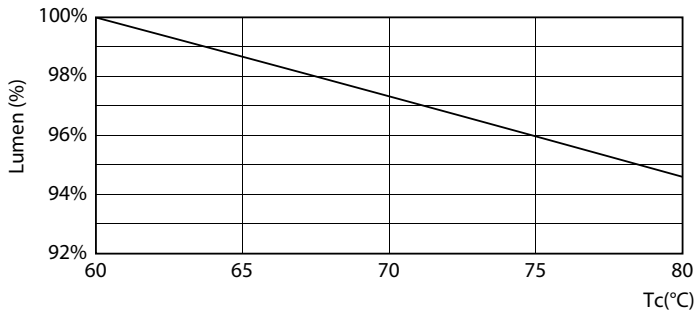

Life Expectancy Diagram - LEDtube 1200mm 16W 765 T8 CN I

Lumen Maintenance Diagram - LEDtube 1200mm 16W 765 T8 CN I