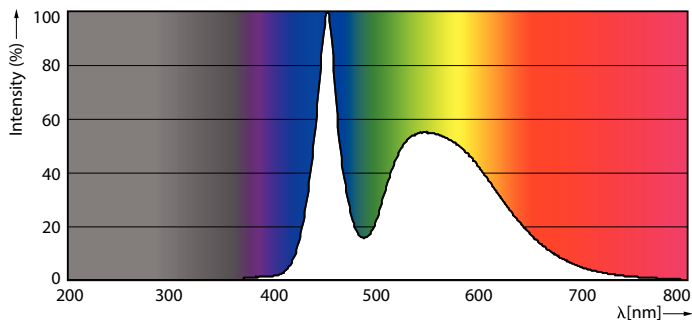

General uniform lighting - LEDtube 1200mm 16W 765 T8 CN I

Spectral Power Distribution Colour - LEDtube 1200mm 16W 765 T8 CN I