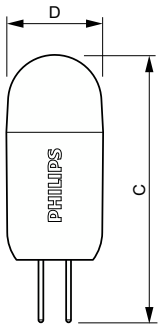

Controls and Dimming	
Dimmable	No

Mechanical and Housing	
Bulb Shape	Capsule

Approval and Application	
Energy Consumption kWh/1000 h	3 kWh

Product Data	
Order product name	CorePro LEDcapsuleLV 2-20W 830 G4
Full product name	CorePro LEDcapsuleLV 2-20W 830 G4

## Dimensional drawing

Product	D	C
CorePro LEDcapsuleLV 2-20W 830 G4	14.3 mm	45 mm