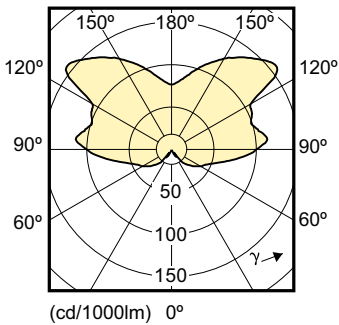

Desenho dimensional

Product	D	C
CorePro LEDcapsuleMV 2.5-25W 827 G9	18 mm	53 mm

Dados fotométricos

Light Distribution Diagram - CorePro LEDcapsuleMV 2.5-25W 827 G9

Spectral Power Distribution Colour - CorePro LEDcapsuleMV 2.5-25W 827 G9