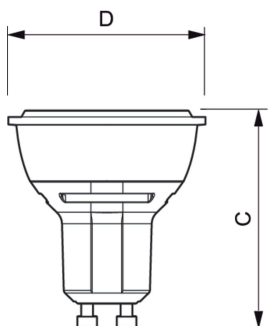

Målskitse

Product	D	C
MAS LEDspotMV D 5.4-50W GU10 930 25D	50 mm	57 mm

Fotometriske data

Light Distribution Diagram - MAS LEDspotMV D 5.4-50W GU10 930 25D

Spectral Power Distribution Colour - MAS LEDspotMV D 5.4-50W GU10 930 25D