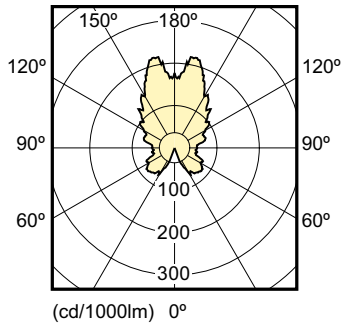

Boyutlu çizim

Candle B38 220-240V 6W-40W 2700K B15 D

Product	C	D
MASTER LEDcandle DT 6-40W B15 B38 CL	113 mm	38 mm

Fotometrik bilgi

LED Lamps, LEDCandle 6-40W B38 B15 2200-2700K

LED Lamps, LEDCandle 6-40W B38 B15 2200-2700K