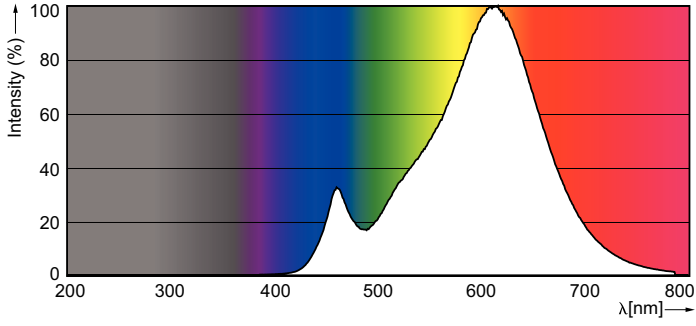

MASTER LEDcandle

Fotometrik bilgi

LED Lamps, LEDCandle 6-40W B38 B15 2200-2700K