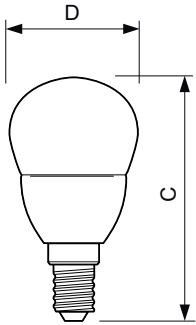

CorePro Plastic LEDcandles & lusters

EyeComfort	Yes
Product Data	
Order product name	Corepro lustre ND 5.5-40W E14 827 P45 CL
Full product name	Corepro lustre ND 5.5-40W E14 827 P45 CL
Full product code	871869645483100
Order code	45483100

Material Nr. (12NC)	929001142602
Numerator - Quantity Per Pack	1
EAN/UPC - Product/Case	8718696454831
Numerator - Packs per outer box	10
EAN/UPC - Case	8718696454848

Dimensional drawing

Product	D	C
Corepro lustre ND 5.5-40W E14 827 P45 CL	45 mm	88 mm