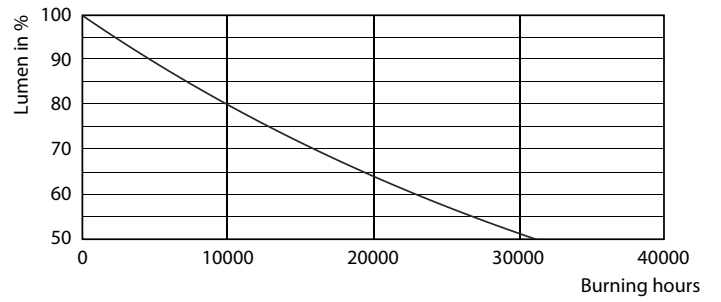

CorePro Plastic LEDcandles & lusters

Lifetime

Life Expectancy Diagram - Corepro lustre ND 5.5-40W E14 827 P45 CL

Lumen Maintenance Diagram - Corepro lustre ND 5.5-40W E14 827 P45 CL