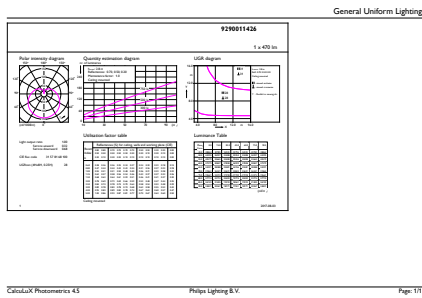

Photometric data

General uniform lighting - Corepro lustre ND 5.5-40W E14 827 P45 CL