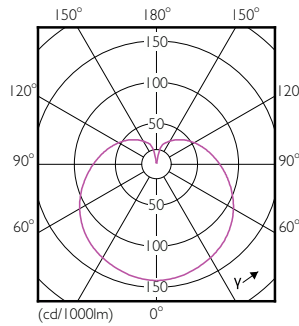

Photometric data

Light Distribution Diagram - Corepro lustre ND 5.5-40W E14 827 P45 CL