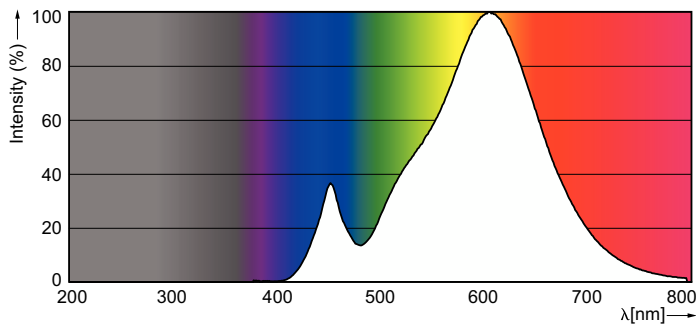

Spectral Power Distribution Colour - Corepro lustre ND 5.5-40W E14 827 P45 CL