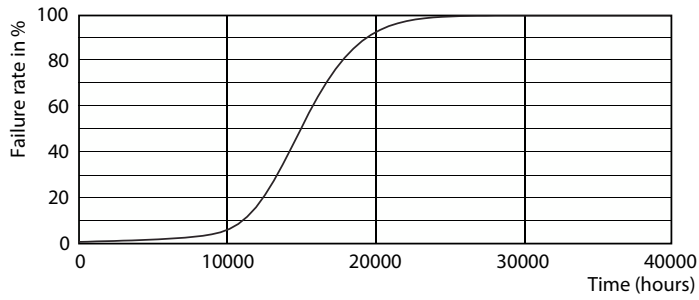

CorePro Plastic LEDcandles & lusters

Lifetime

Life Expectancy Diagram - Corepro lustre ND 5.5-40W E14 827 P45 CL

Lumen Maintenance Diagram - Corepro lustre ND 5.5-40W E14 827 P45 CL