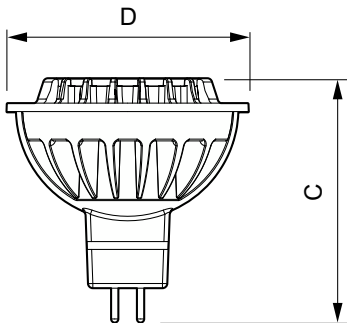

Product data

General Information		Luminous Flux in 90° Cone (Rated)	
Cap-Base	GU5.3 [GU5.3]	Luminous Flux in 90° Cone (Rated)	380 lm
Nominal lifetime	40,000 hour(s)	Operating and Electrical	
Switching Cycle	50,000	Power Consumption	7 W
Lighting Technology	LED	Lamp Current (Nom)	720 mA
EU RoHS compliant	Yes	Starting Time (Nom)	0.5 s
Light Technical		Warm-up time to 60% light	instant full light s
Color Code	830 [CCT of 3000K]	Power Factor (Fraction)	0.7
Beam Angle (Nom)	60 degree(s)	Voltage (Nom)	12 V
Luminous Flux	440 lm	Temperature	
Luminous Intensity (Nom)	460 cd	T-Case Maximum (Nom)	102 °C
Color Designation	White (WH)	Controls and Dimming	
Correlated Color Temperature (Nom)	3000 K	Dimmable	Yes
Luminous Efficacy (rated) (Nom)	54 lm/W	Mechanical and Housing	
Color Consistency	<6	Bulb Shape	MR16 [2inch/50mm]
Color rendering index (CRI)	80		
LLMF At End Of Nominal Lifetime (Nom)	70 %		

Product	D	C
MASTER LED 7W 830 MR16 60D Dim AU	50.5 mm	50.5 mm

Photometric data

Light Distribution Diagram - MASTER LED 7W 830 MR16 60D Dim AU

Spectral Power Distribution Colour - MASTER LED 7W 830 MR16 60D Dim AU