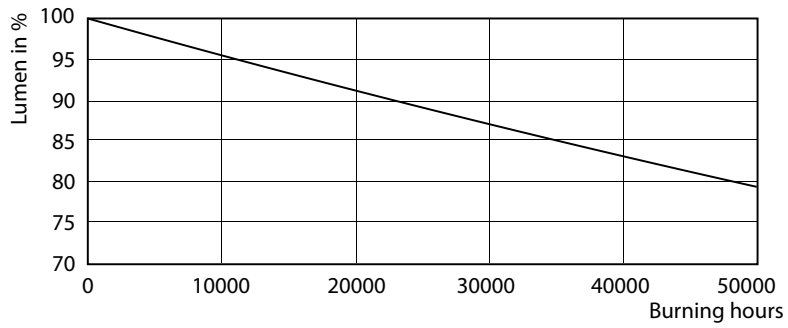

MASTER LED Lamps

Lifetime

Lumen Maintenance Diagram - MASTER LED 7W 830 MR16 60D Dim AU