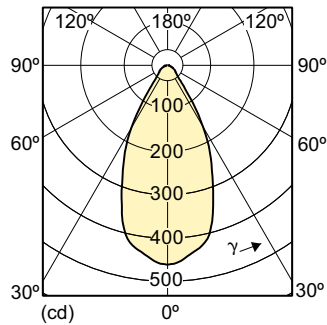

Product data

General Information		Luminous Flux in 90° Cone (Rated)	
Cap-Base	GU5.3 [GU5.3]	Luminous Flux in 90° Cone (Rated)	380 lm
Nominal lifetime	40,000 hour(s)	Operating and Electrical	
Switching Cycle	50,000	Power Consumption	7 W
Lighting Technology	LED	Lamp Current (Nom)	720 mA
EU RoHS compliant	Yes	Starting Time (Nom)	0.5 s
Light Technical		Warm-up time to 60% light	instant full light s
Color Code	830 [CCT of 3000K]	Power Factor (Fraction)	0.7
Beam Angle (Nom)	60 degree(s)	Voltage (Nom)	12 V
Luminous Flux	440 lm	Temperature	
Luminous Intensity (Nom)	460 cd	T-Case Maximum (Nom)	102 °C
Color Designation	White (WH)	Controls and Dimming	
Correlated Color Temperature (Nom)	3000 K	Dimmable	Yes
Luminous Efficacy (rated) (Nom)	54 lm/W	Mechanical and Housing	
Color Consistency	<6	Bulb Shape	MR16 [2inch/50mm]
Color rendering index (CRI)	80		
LLMF At End Of Nominal Lifetime (Nom)	70 %		

Product	D	C
MASTER LED 7W 830 MR16 60D Dim AU	50.5 mm	50.5 mm

Photometric data

Light Distribution Diagram - MASTER LED 7W 830 MR16 60D Dim AU

Spectral Power Distribution Colour - MASTER LED 7W 830 MR16 60D Dim AU