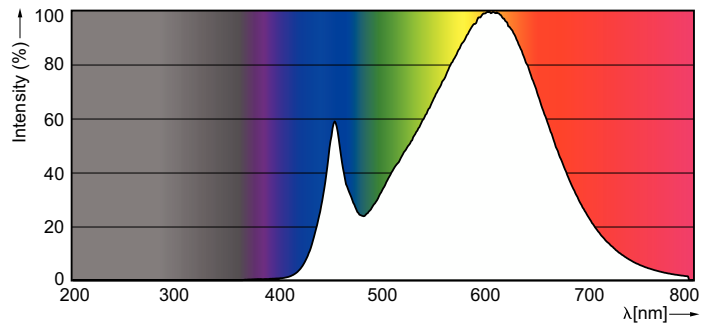

Product data

General Information		Luminous Flux in 90° Cone (Rated)	
Cap-Base	GU5.3 [GU5.3]	Luminous Flux in 90° Cone (Rated)	380 lm
Nominal lifetime	40,000 hour(s)	Operating and Electrical	
Switching Cycle	50,000	Power Consumption	7 W
Lighting Technology	LED	Lamp Current (Nom)	720 mA
EU RoHS compliant	Yes	Starting Time (Nom)	0.5 s
Light Technical		Warm-up time to 60% light	instant full light s
Color Code	830 [CCT of 3000K]	Power Factor (Fraction)	0.7
Beam Angle (Nom)	60 degree(s)	Voltage (Nom)	12 V
Luminous Flux	440 lm	Temperature	
Luminous Intensity (Nom)	460 cd	T-Case Maximum (Nom)	102 °C
Color Designation	White (WH)	Controls and Dimming	
Correlated Color Temperature (Nom)	3000 K	Dimmable	Yes
Luminous Efficacy (rated) (Nom)	54 lm/W	Mechanical and Housing	
Color Consistency	<6	Bulb Shape	MR16 [2inch/50mm]
Color rendering index (CRI)	80		
LLMF At End Of Nominal Lifetime (Nom)	70 %		

Product	D	C
MASTER LED 7W 830 MR16 60D Dim AU	50.5 mm	50.5 mm

Photometric data

Light Distribution Diagram - MASTER LED 7W 830 MR16 60D Dim AU

Spectral Power Distribution Colour - MASTER LED 7W 830 MR16 60D Dim AU