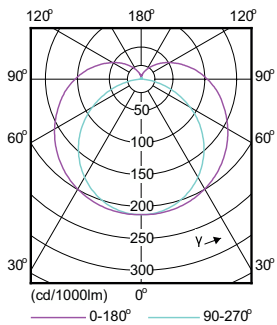

## Dimensional drawing

Product	D1	D2	A1	A2	A3
14T8/48-3000 IF 10/1 DIM	1-1/16 inch	1-1/8 inch	47-3/16 inch	47-1/2 inch	47-3/4 inch

## Photometric data

Spectral Power Distribution Colour - 14T8/48-3000 IF 10/1 DIM

General uniform lighting - 14T8/48-3000 IF 10/1 DIM

Light Distribution Diagram - 14T8/48-3000 IF 10/1 DIM