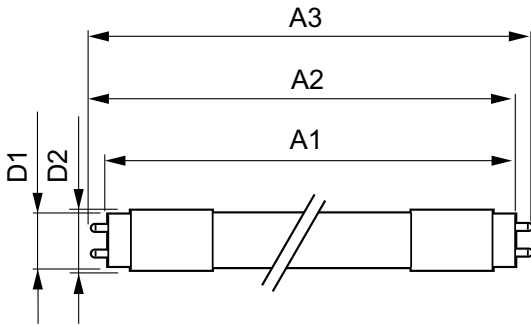

MasterClass LEDtube InstantFit T8

Energy Certifications	DLC Standard
Product Data	
Order product name	14T8/48-3000 IF 10/1 DIM
Full product name	14T8/48-3000 IF 10/1 DIM
Order code	468306
Material Nr. (12NC)	929001158564

Numerator - Quantity Per Pack	1
EAN/UPC - Product/Case	046677472238
Numerator - Packs per outer box	10
EAN/UPC - Case	50046677468304

Dimensional drawing

Product	D1	D2	A1	A2	A3
14T8/48-3000 IF 10/1 DIM	1-1/16 inch	1-1/8 inch	47-3/16 inch	47-1/2 inch	47-3/4 inch