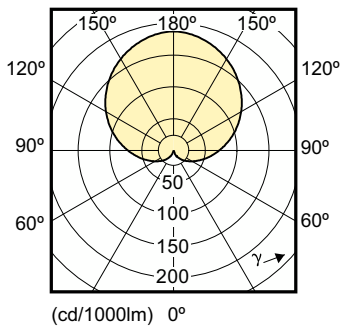

Photometric data

Light Distribution Diagram - CorePro LEDbulb ND 8-60W A60 E27 830