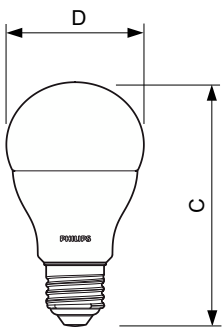

## Dimensional drawing

Product	D	C
CorePro LEDbulb ND 8-60W A60 E27 830	60 mm	110 mm