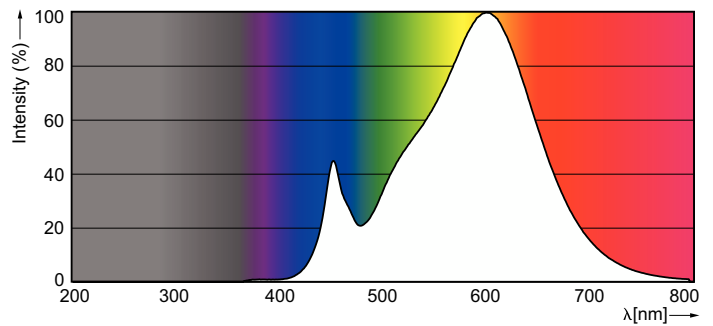

Photometric data

Spectral Power Distribution Colour - CorePro LEDbulb ND 8-60W A60 E27 830