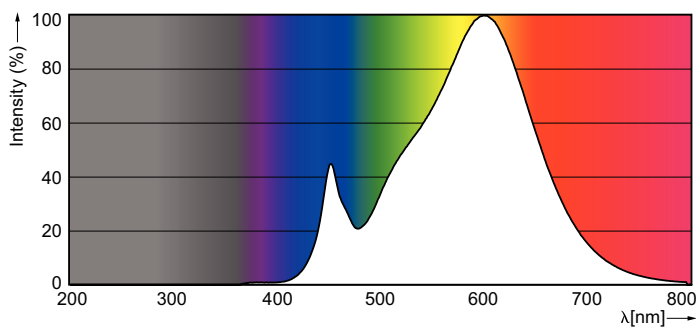

Light Distribution Diagram - LEDBulb 13-90W E27 3000K 230V A60 AU/PF

Spectral Power Distribution Colour - LEDBulb 13-90W E27 3000K 230V A60 AU/PF