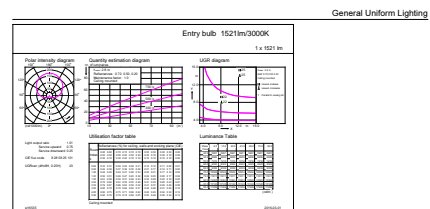

CalcULX Photometrica 4.5 Philips Lighting B.V. Page 1/1

General uniform lighting - LEDBulb 13-90W E27 3000K 230V A60 AU/PF