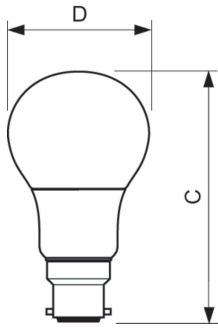

Product data

General Information	
Cap-Base	B22 [B22]
Nominal lifetime	15,000 hour(s)
Switching Cycle	100,000
Lighting Technology	LED
EU RoHS compliant	Yes
Light Technical	
Color Code	865/830 [CCT of 6500K/3000K]
Luminous Flux	806 lm
Luminous Efficacy (rated) (Nom)	84.84 lm/W
Color Consistency	<6
Color rendering index (CRI)	80
LLMF At End Of Nominal Lifetime (Nom)	70 %
Operating and Electrical	
Power Consumption	9.5 W
Lamp Current (Nom)	100 mA
Starting Time (Nom)	0.5 s
Warm-up time to 60% light	0.5 s

Dimensional drawing

Product	D	C
Scene Switch A60 9.5-60W B22 3000K/6500K	61 mm	111 mm

Photometric data

Spectral Power Distribution Colour - Scene Switch A60 9.5-60W B22 3000K/6500K

Spectral Power Distribution Colour - Scene Switch A60 9.5-60W B22 3000K/6500K