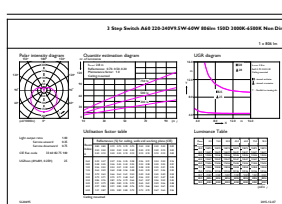

Dimensional drawing

Product	D	C
Scene Switch A60 9.5-60W B22 3000K/6500K	61 mm	111 mm

Photometric data

Spectral Power Distribution Colour - Scene Switch A60 9.5-60W B22 3000K/6500K

Spectral Power Distribution Colour - Scene Switch A60 9.5-60W B22 3000K/6500K