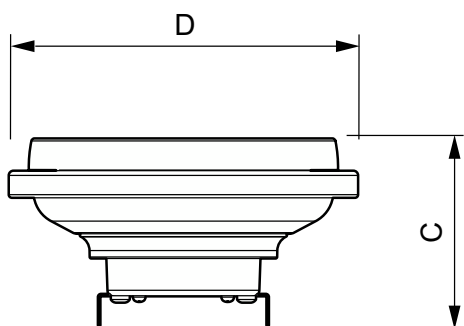

Målskisse

Product	D	C
MAS LEDspotLV D 11-50W 930 AR111 40D	111 mm	62 mm

Product
MAS LEDspotLV D 11-50W 930 AR111 40D

MASTER LEDspot LV AR111

Fotometriske data

Accent Lighting Spots - MAS LEDspotLV D 11-50W 930 AR111 40D