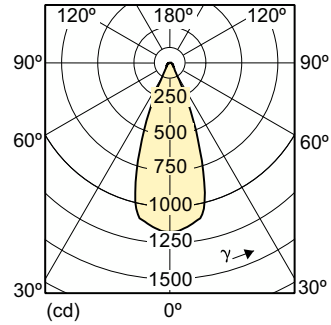

Målskisse

Product	D	C
MAS LEDspotLV D 11-50W 930 AR111 40D	111 mm	62 mm

Product
MAS LEDspotLV D 11-50W 930 AR111 40D

MASTER LEDspot LV AR111

Fotometriske data

Accent Lighting Spots - MAS LEDspotLV D 11-50W 930 AR111 40D

Light Distribution Diagram - MAS LEDspotLV D 11-50W 930 AR111 40D

Spectral Power Distribution Colour - MAS LEDspotLV D 11-50W 930 AR111 40D

Levetid

Life Expectancy Diagram - MAS LEDspotLV D 11-50W 930 AR111 40D