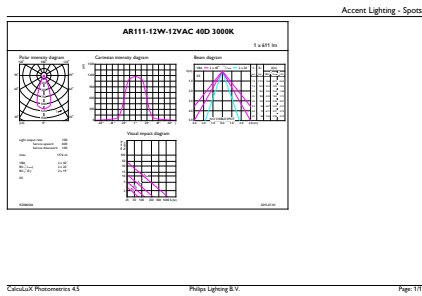

Målskisse

Product	D	C
MAS LEDspotLV D 11-50W 930 AR111 40D	111 mm	62 mm

Product
MAS LEDspotLV D 11-50W 930 AR111 40D

MASTER LEDspot LV AR111

Fotometriske data

Accent Lighting Spots - MAS LEDspotLV D 11-50W 930 AR111 40D

Light Distribution Diagram - MAS LEDspotLV D 11-50W 930 AR111 40D

Spectral Power Distribution Colour - MAS LEDspotLV D 11-50W 930 AR111 40D

Levetid

Life Expectancy Diagram - MAS LEDspotLV D 11-50W 930 AR111 40D