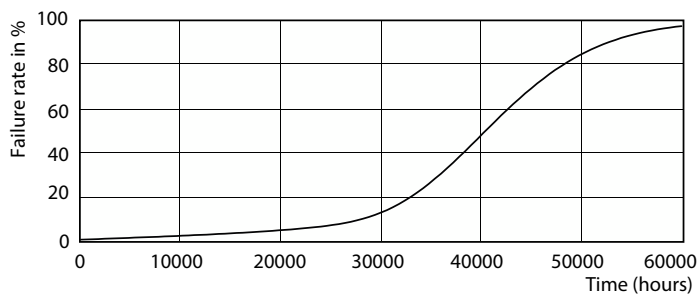

Levetid

Life Expectancy Diagram - MAS LEDspotLV D 11-50W 930 AR111 40D