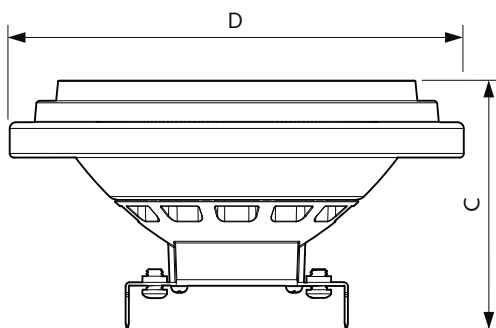

Målskisse

Product	D	C
MAS LEDspotLV D 11-50W 930 AR111 40D	111 mm	62 mm

Product
MAS LEDspotLV D 11-50W 930 AR111 40D

MASTER LEDspot LV AR111

Fotometriske data

Accent Lighting Spots - MAS LEDspotLV D 11-50W 930 AR111 40D