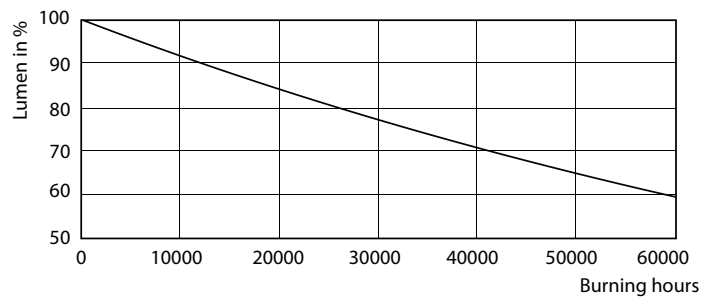

Light Distribution Diagram - MAS LEDspotLV D 11-50W 930 AR111 40D

Spectral Power Distribution Colour - MAS LEDspotLV D 11-50W 930 AR111 40D

Levetid

Life Expectancy Diagram - MAS LEDspotLV D 11-50W 930 AR111 40D