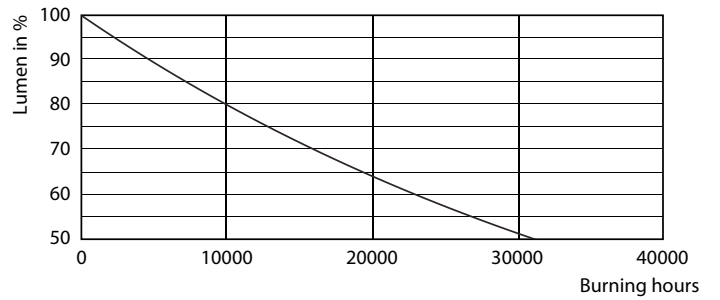

CorePro Plastic LEDcandles & lusters

Lifetime

Life Expectancy Diagram - Corepro Lustre ND 5.5-40W E27 827 P45 FR

Lumen Maintenance Diagram - Corepro Lustre ND 5.5-40W E27 827 P45 FR