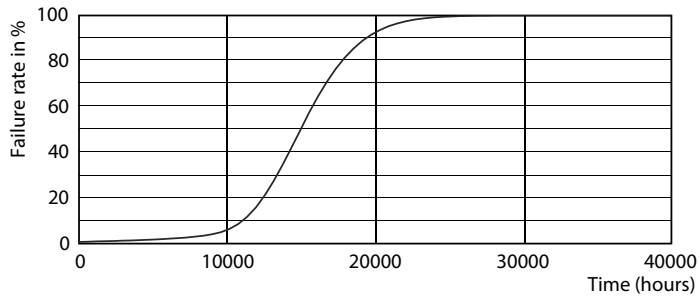

CorePro Plastic LEDcandles & lusters

Lifetime

Life Expectancy Diagram - Corepro Lustre ND 5.5-40W E27 827 P45 FR

Lumen Maintenance Diagram - Corepro Lustre ND 5.5-40W E27 827 P45 FR