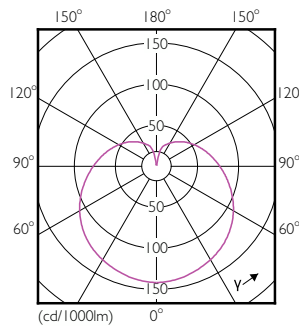

Photometric data

Light Distribution Diagram - Corepro Lustre ND 5.5-40W E27 827 P45 FR