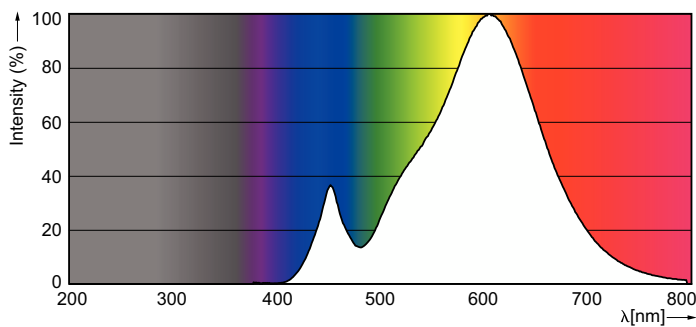

Spectral Power Distribution Colour - Corepro Lustre ND 5.5-40W E27 827 P45 FR