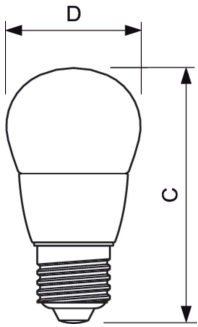

CorePro Plastic LEDcandles & lusters

EyeComfort	Yes
Product Data	
Order product name	Corepro Lustre ND 5.5-40W E27 827 P45 FR
Full product name	Corepro Lustre ND 5.5-40W E27 827 P45 FR
Full product code	871869650765000
Order code	50765000

Material Nr. (12NC)	929001175402
Numerator - Quantity Per Pack	1
EAN/UPC - Product/Case	8718696507650
Numerator - Packs per outer box	10
EAN/UPC - Case	8718696507667

Dimensional drawing

Product	D	C
Corepro Lustre ND 5.5-40W E27 827 P45 FR	45 mm	87 mm