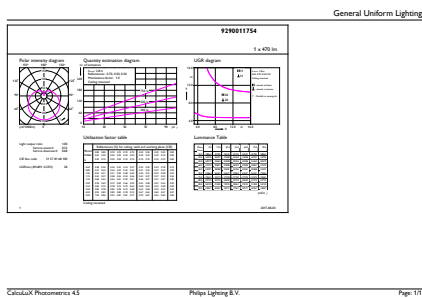

Photometric data

General uniform lighting - Corepro Lustre ND 5.5-40W E27 827 P45 FR