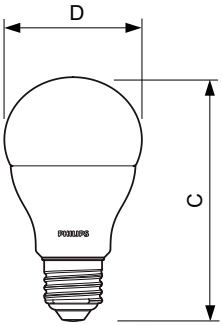

A-Shape LED

9.5A19/AMB/822-827 DIM 120V

Philips A-shape Dimmable LED lamps are the smart LED alternative to standard incandescents. The unique lamp design provides omi-directional light with excellent dimming performance.

Product data

| General Information | |
|---------------------------------------|------------------------------------|
| Cap-Base | E26 [Single Contact Medium Screw] |
| Nominal Lifetime (Nom) | 25000 h |
| Switching Cycle | 50000X |
| Technical Type | 9.5-60W |
| Light Technical | |
| Color Code | 822-827 [tunable warm white] |
| Luminous Flux (Nom) | 800 lm |
| Luminous Flux (Rated) (Nom) | 800 lm |
| Color Designation | Warm Glow(WG) |
| Correlated Color Temperature (Nom) | 2200-2700 K |
| Luminous Efficacy (rated) (Nom) | 84.21 lm/W |
| Color Consistency | ANSI |
| Color Rendering Index (Nom) | 80 |
| LLMF At End Of Nominal Lifetime (Nom) | 70 % |
| Operating and Electrical | |
| Input Frequency | 60 Hz |
| Power (Rated) (Nom) | 9.5 W |
| Lamp Current (Nom) | 105 mA |
| Starting Time (Nom) | 0.5 s |
| Warm Up Time to 60% Light (Nom) | 0.5 s |
| Power Factor (Nom) | 0.7 |

A-Shape LED

Dimensional drawing

Bulb A19 120V 9.5W-60W 800lm 2700K E26 D

| Product | D | C |
|-----------------------------|---------|----------|
| 9.5A19/AMB/822-827 DIM 120V | 61.4 mm | 109.8 mm |

Photometric data