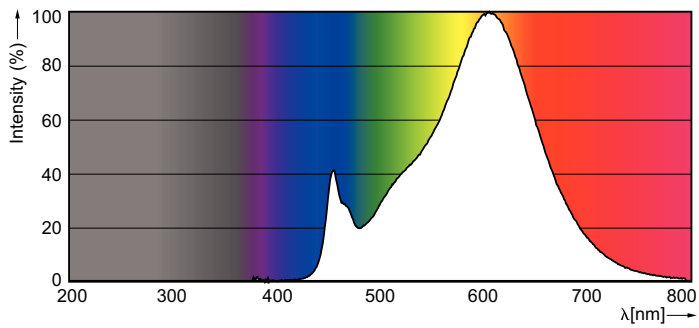

Product data

| General Information | |
|---------------------------------------|------------------------------------|
| Cap-Base | E26 [Single Contact Medium Screw] |
| Nominal Lifetime (Nom) | 25000 h |
| Switching Cycle | 50000X |
| Technical Type | 9.5-60W |
| Light Technical | |
| Color Code | 822-827 [tunable warm white] |
| Luminous Flux (Nom) | 800 lm |
| Luminous Flux (Rated) (Nom) | 800 lm |
| Color Designation | Warm Glow(WG) |
| Correlated Color Temperature (Nom) | 2200-2700 K |
| Luminous Efficacy (rated) (Nom) | 84.21 lm/W |
| Color Consistency | ANSI |
| Color Rendering Index (Nom) | 80 |
| LLMF At End Of Nominal Lifetime (Nom) | 70 % |
| Operating and Electrical | |
| Input Frequency | 60 Hz |
| Power (Rated) (Nom) | 9.5 W |
| Lamp Current (Nom) | 105 mA |
| Starting Time (Nom) | 0.5 s |
| Warm Up Time to 60% Light (Nom) | 0.5 s |
| Power Factor (Nom) | 0.7 |

A-Shape LED

Dimensional drawing

Bulb A19 120V 9.5W-60W 800lm 2700K E26 D

| Product | D | C |
|-----------------------------|---------|----------|
| 9.5A19/AMB/822-827 DIM 120V | 61.4 mm | 109.8 mm |

Photometric data