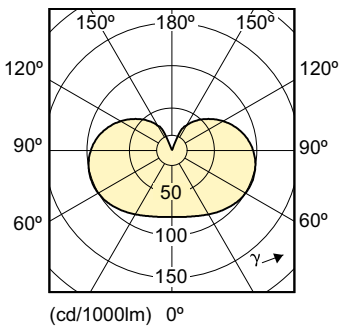

A-Shape LED

Dimensional drawing

Product	D	C
9.5A19/AMB/822-827 DIM 120V	61.4 mm	109.8 mm

Photometric data