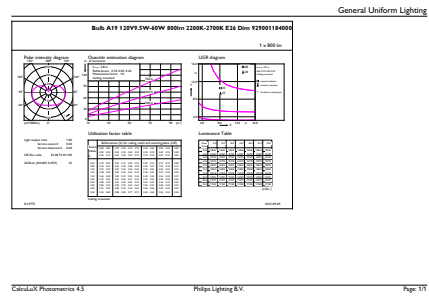

A-Shape LED

Dimensional drawing

Bulb A19 120V 9.5W-60W 800lm 2700K E26 D

| Product | D | C |
|-----------------------------|---------|----------|
| 9.5A19/AMB/822-827 DIM 120V | 61.4 mm | 109.8 mm |

Photometric data