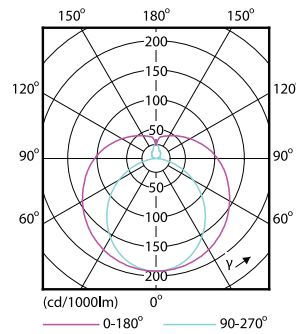

Essential LEDtube

Full product name	LEDtube 600mm 8W 765 T8 AP I G
Full product code	871869664605200
Order code	929001184838
Material Nr. (12NC)	929001184838
Numerator - Quantity Per Pack	1

EAN/UPC - Product/Case	8718696646052
Numerator - Packs per outer box	20
EAN/UPC - Case	8718696646069

Dimensional drawing

Product	D1	D2	A1	A2	A3	C	D
LEDtube 600mm	25.68	28 mm	588.5	595.5	602.5	602.5	27.8
8W 765 T8 AP I G	mm		mm	mm	mm	mm	mm

Photometric data

Light Distribution Diagram - LEDtube 600mm 8W 765 T8 AP I G