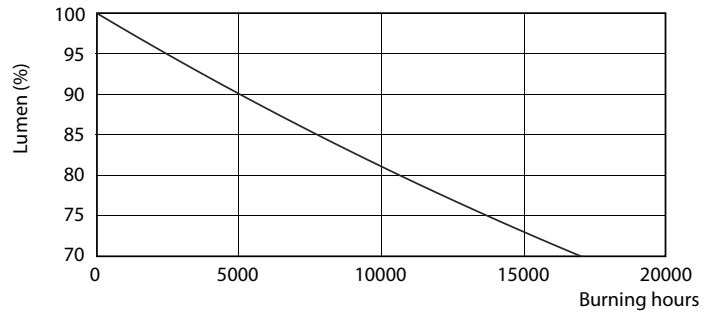

Life Expectancy Diagram - LEDtube 600mm 8W 765 T8 AP I G

Lumen Maintenance Diagram - LEDtube 600mm 8W 765 T8 AP I G