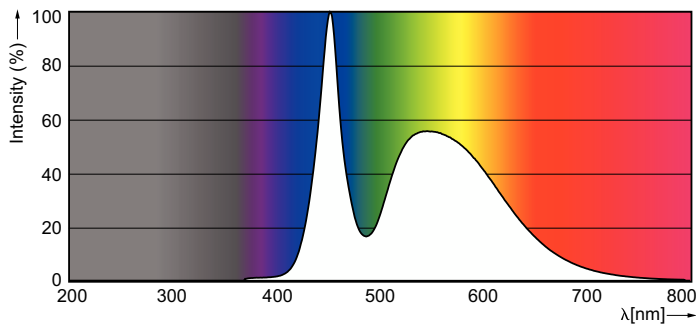

Spectral Power Distribution Colour - LEDtube 600mm 8W 765 T8 AP I G