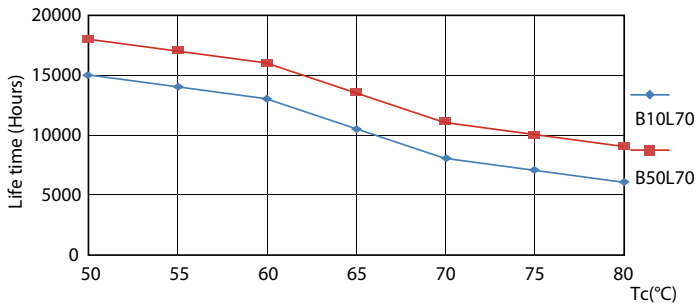

Product data

General Information		Temperature	
Cap-Base	G13 [Medium Bi-Pin Fluorescent]	Warm-up time to 60% light	0.5 s
Nominal lifetime	15,000 hour(s)	Power Factor (Fraction)	0.5
Switching Cycle	50,000	Voltage (Nom)	220-240 V
Lighting Technology	LED	Temperature	
EU RoHS compliant	Yes	Ambient temperature range	-20 °C to 45 °C
Light Technical		T-Case Maximum (Nom)	60 °C
Color Code	765 [CCT of 6500K]	Controls and Dimming	
Beam Angle (Nom)	240 degree(s)	Dimmable	No
Luminous Flux	800 lm	Mechanical and Housing	
Color Designation	Cool Daylight	Product Length	600 mm
Correlated Color Temperature (Nom)	6500 K	Bulb Shape	T8
Luminous Efficacy (rated) (Nom)	100.00 lm/W	Approval and Application	
Color Consistency	<7	Energy Saving Product	Yes
Color rendering index (CRI)	73	Suitable For Accent Lighting	No
LLMF At End Of Nominal Lifetime (Nom)	70 %	Approval Marks	RoHS compliance KEMA Keur certificate
Operating and Electrical		Energy Consumption kWh/1000 h	8 kWh
Line Frequency	50 to 60 Hz	Product Data	
Input Frequency	50 to 60 Hz	Order product name	LEDtube 600mm 8W 765 T8 AP I G
Power Consumption	8 W		
Starting Time (Nom)	0.5 s		

Light Distribution Diagram - LEDtube 600mm 8W 765 T8 AP I G

Spectral Power Distribution Colour - LEDtube 600mm 8W 765 T8 AP I G

Essential LEDtube

Lifetime

Life Expectancy Diagram - LEDtube 600mm 8W 765 T8 AP I G