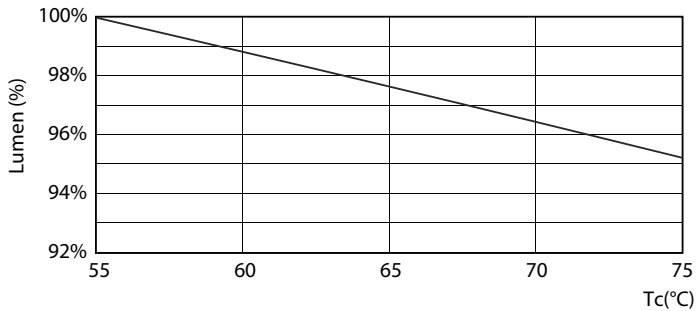

Lumen Maintenance Diagram - LEDtube 600mm 8W 765 T8 AP I G