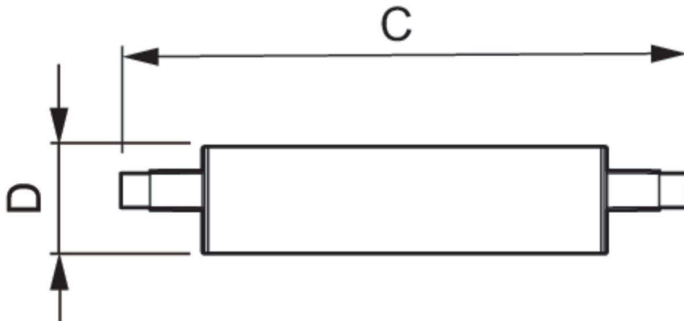

CorePro LEDlinear MV

CorePro R7S 118mm 6.5-60W 830

CorePro R7S is a retrofit replacement for traditional double-ended linear R7S lamps. Its ‘light all around’ design delivers light just like a halogen lamp. Within the range you can choose dimmable products which have deep dimming function that enables a cozy ambience when using a dimmable fixture.

Product data

General Information	
Cap-Base	R7S [R7s]
Nominal lifetime	20,000 hour(s)
Switching Cycle	50,000
Lighting Technology	LED
EU RoHS compliant	Yes
Light Technical	
Color Code	830 [CCT of 3000K]
Beam Angle (Nom)	300 degree(s)
Luminous Flux	806 lm
Color Designation	White (WH)
Correlated Color Temperature (Nom)	3000 K
Luminous Efficacy (rated) (Nom)	124 lm/W
Color Consistency	<6
Color rendering index (CRI)	80
LLMF At End Of Nominal Lifetime (Nom)	70 %
Operating and Electrical	
Line Frequency	50 to 60 Hz
Input Frequency	50 to 60 Hz
Power Consumption	6.5 W
Lamp Current (Nom)	65 mA

Wattage Equivalent	60 W
Starting Time (Nom)	0.5 s
Warm-up time to 60% light	0.5 s
Power Factor (Fraction)	0.5
Voltage (Nom)	220-240 V
Temperature	
T-Case Maximum (Nom)	70 °C
Controls and Dimming	
Dimmable	No
Mechanical and Housing	
Bulb Finish	Clear
Bulb Shape	Linear
Approval and Application	
Suitable For Accent Lighting	No
Energy Consumption kWh/1000 h	7 kWh
Product Data	
Order product name	CorePro R7S 118mm 6.5-60W 830
Full product name	CorePro R7S 118mm 6.5-60W 830

Dimensional drawing

Product	D	C
CorePro R7S 118mm 6.5-60W 830	22.5 mm	118 mm

Photometric data

Accent Lighting Spots - CorePro R7S 118mm 6.5-60W 830

Light Distribution Diagram - CorePro R7S 118mm 6.5-60W 830