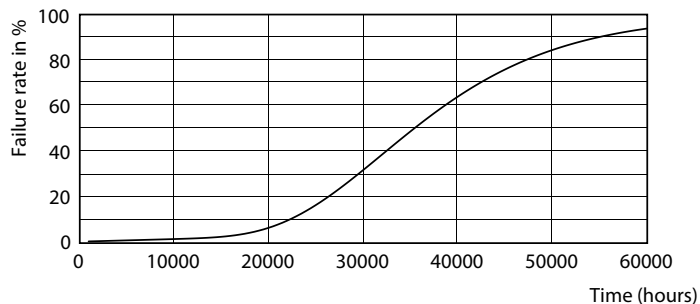

CorePro LEDspot MV

Levetid

LEDspot GU10 827

LEDspot GU10 827