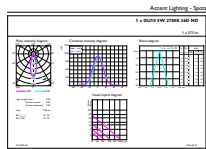

LED Lamps, CorePro LEDspotMV 5-50W GU10 PAR16 350lm 827 36D